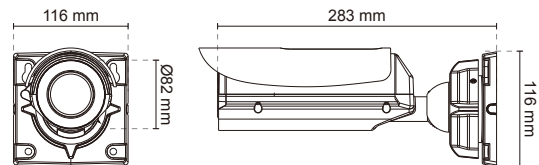

General

Smart Focus System	Manual focus
Connectors	RJ-45 cable connector for Network/PoE connection Audio input Audio output DC 12V power input Digital input*1 Digital output*1
LED Indicator	System power and status indicator
Power Input	DC 12V IEEE 802.3af PoE Class 3
Power Consumption	Max:8.6 W (DC12V) Max:9.7 W (PoE)
Dimensions	Ø: 82 x 283 mm
Weight	Net: 920 g
Casing	Weather-proof IP66-rated housing
Safety Certifications	CE, LVD, FCC Class A, VCCI, C-Tick, UL
Operating Temperature	Starting Temperature: -10°C ~ 50°C (14°F ~ 122°F) Working Temperature: -20°C ~ 50°C (-4°F ~ 122°F)
Warranty	36 months

System Requirements

Operating System	Microsoft Windows 7/8/Vista/XP/2000
Web Browser	Mozilla Firefox 7~10 (Streaming only) Internet Explorer 7.x, 8.x, 9.x,10.x
Other Players	VLC: 1.1.11 or above Quicktime: 7 or above

Included Accessories

CD	User's manual, quick installation guide, Installation Wizard 2, ST7501 32-channel recording software
Others	Quick installation guide, warranty card, sun shield, wall mount bracket, alignment sticker/desiccant bag, waterproof connector, screw pack

Dimensions

Compatible Accessories

Mounting Kits

All specifications are subject to change without notice. Copyright © VIVOTEK INC. All rights reserved. P/N: 626010300G

Distributed by:

VIVOTEK INC.
6F, No.192, Lien-Cheng Rd., Chung-Ho,
New Taipei City, 235, Taiwan, R.O.C.
T: +886-2-82455282 F: +886-2-82455532
E: sales@vivotek.com

VIVOTEK USA
2050 Ringwood Avenue,
San Jose, CA 95131
T: 408-773-8686 F: 408-773-8298
E: salesusa@vivotek.com

VIVOTEK Europe
Randstad 22-133, 1316BW Almere,
The Netherlands
T: +31(0)36-5298-434
E: saleseurope@vivotek.com

Ver 1.0