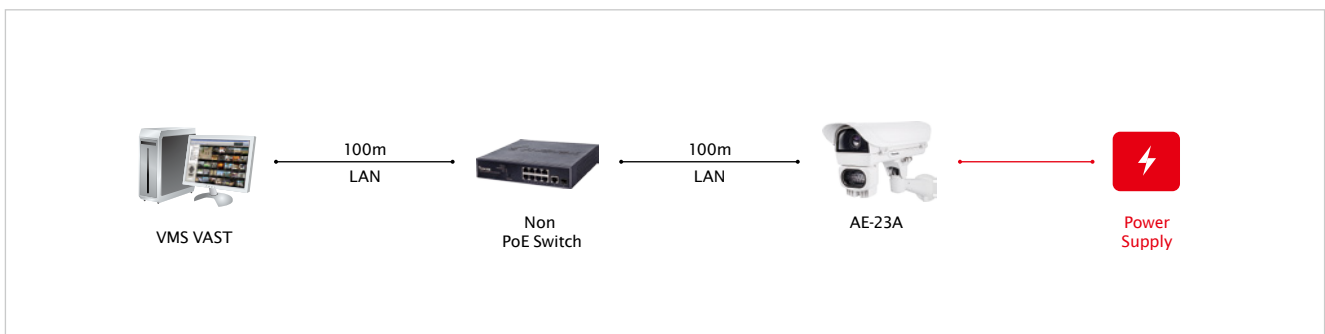

Application