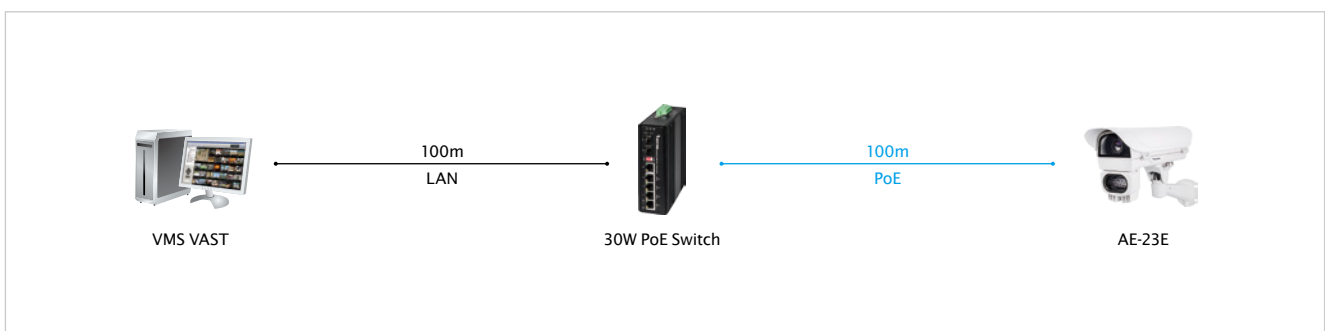

Application