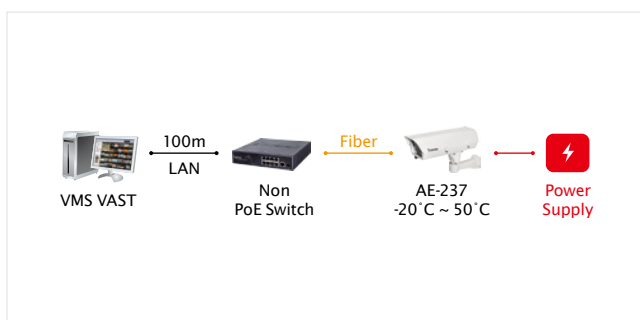

# AE-237

Outdoor Enclosure with  
Optional Fiber Media Converter

IP66 · IK10 · Easy Installation ·  
Optional Fiber Media Converter Support

VIVOTEK AE-237 is an outdoor enclosure, featuring IP66-rated housing to help the enclosure withstand rain and dust and high pressure water jets from any direction while its IK10-rated housing can provide the protection against the vandal act and impact.

In addition, AE-237 is also compatible with VIVOTEK fiber media converters, AW-IHS-0200 and AW-IHS-0201, for long-range Ethernet connection options.

Traffic monitoring

Application Diagram

Application Diagram

## Technical Specifications

Viewing Window	Tempered glass
Construction	Die casting Al-alloy
Latch	Dual side locking by screw
Camera Mounting	Removable camera metal sled
Window Heater	15°C On, 25°C Off
Fan On/Off	35°C On, 25°C Off
Power Input	24VAC (Power supply not included)
Coating	White epoxy powder coating
Casing	Weather-proof IP66-rated housing Vandal-proof IK10-rated metal housing