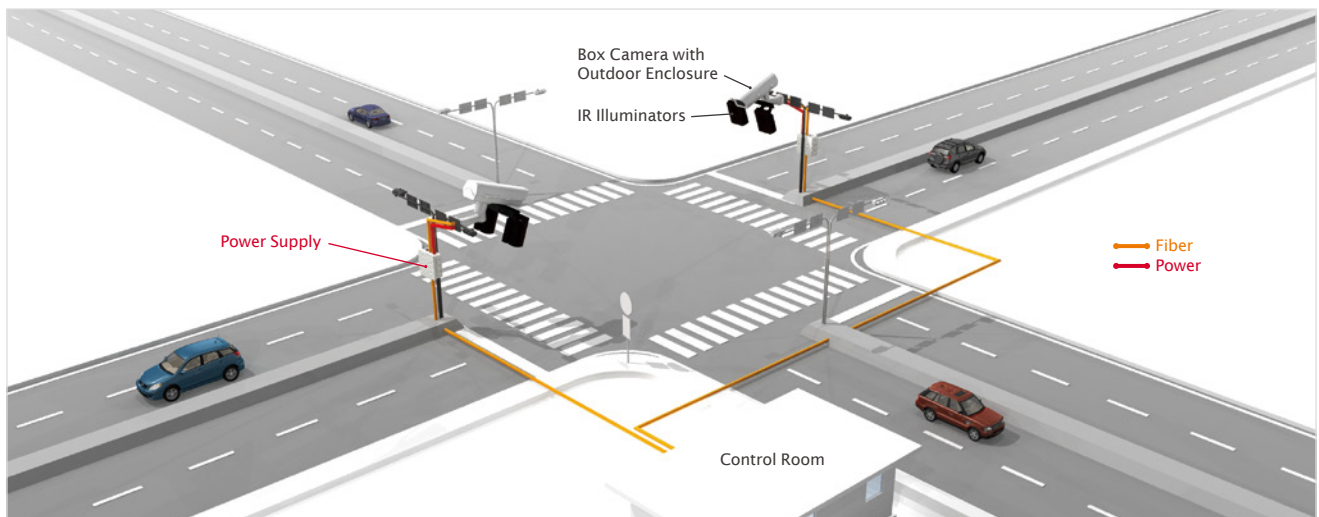

# AE-237

Outdoor Enclosure with  
Optional Fiber Media Converter

IP66 · IK10 · Easy Installation ·  
Optional Fiber Media Converter Support

VIVOTEK AE-237 is an outdoor enclosure, featuring IP66-rated housing to help the enclosure withstand rain and dust and high pressure water jets from any direction while its IK10-rated housing can provide the protection against the vandal act and impact.

In addition, AE-237 is also compatible with VIVOTEK fiber media converters, AW-IHS-0200 and AW-IHS-0201, for long-range Ethernet connection options.

Traffic monitoring

Application Diagram

Application Diagram