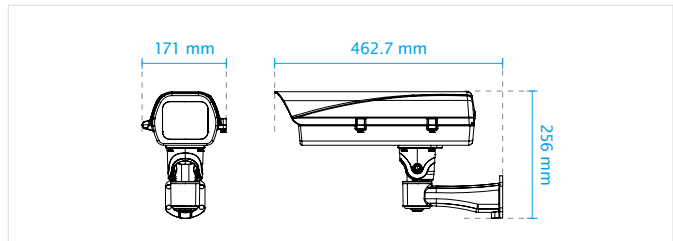

## Technical Specifications

Viewing Window	Tempered glass
Construction	Die casting Al-alloy
Latch	Dual side locking by screw
Camera Mounting	Removable camera metal sled
Window Heater	15°C On, 25°C Off
Fan On/Off	35°C On, 25°C Off
Power Input	24VAC (Power supply not included)
Coating	White epoxy powder coating
Casing	Weather-proof IP66-rated housing Vandal-proof IK10-rated metal housing

Operating Temperature	-20°C ~ 50°C (-4°F ~ 122°F)
External Dimensions	462.7 (L) x 171 (W) x 256 (H) mm
Weight	Net: 2800g (with bracket)
Included Accessories	Wall bracket, installation guide, screw kit

### Dimensions