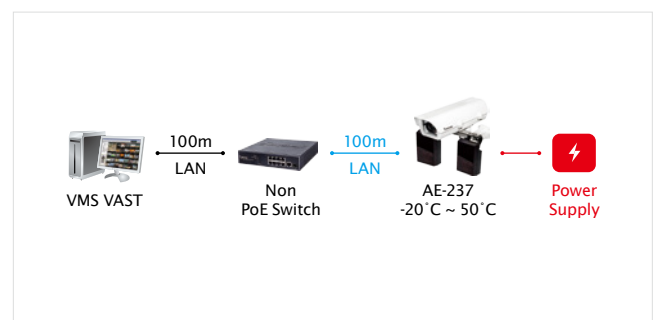

# AE-237

Outdoor Enclosure with  
Optional Fiber Media Converter

IP66 · IK10 · Easy Installation ·  
Optional Fiber Media Converter Support

VIVOTEK AE-237 is an outdoor enclosure, featuring IP66-rated housing to help the enclosure withstand rain and dust and high pressure water jets from any direction while its IK10-rated housing can provide the protection against the vandal act and impact.

In addition, AE-237 is also compatible with VIVOTEK fiber media converters, AW-IHS-0200 and AW-IHS-0201, for long-range Ethernet connection options.

Traffic monitoring

Application Diagram

Application Diagram

## Technical Specifications

Viewing Window	Tempered glass
Construction	Die casting Al-alloy
Latch	Dual side locking by screw
Camera Mounting	Removable camera metal sled
Window Heater	15°C On, 25°C Off
Fan On/Off	35°C On, 25°C Off
Power Input	24VAC (Power supply not included)
Coating	White epoxy powder coating
Casing	Weather-proof IP66-rated housing Vandal-proof IK10-rated metal housing