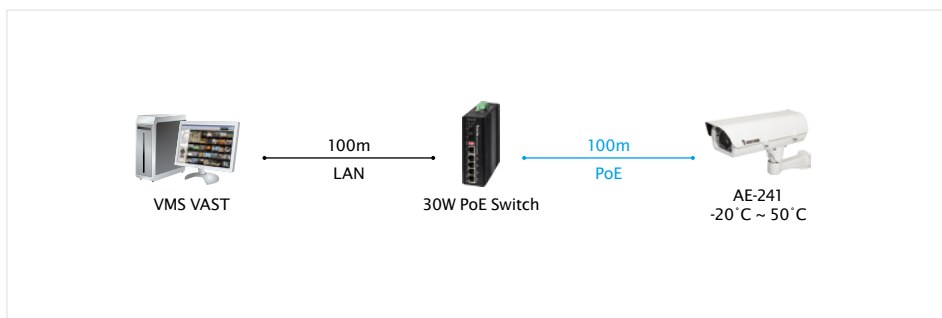

AE-241

Outdoor Enclosure with Internal IR and PoE Module

IP66 · IK10 · One Cable Installation · Build-in 50M IR LED

VIVOTEK AE-241 is an outdoor enclosure with 802.3at compliant PoE, allowing single-cable installation with the PoE camera for a maximum 30 W power supply. In addition, built-in IR LEDs enable it to provide enough illumination for clear viewing up to 50 meters, even in completely dark environments.

The AE-241 also features IP66-rated housing to help the enclosure withstand rain and dust and high pressure water jets from any direction while its IK10-rated housing can provide the protection against the vandal act and impact.

Traffic monitoring

Application Diagram

Technical Specifications

Viewing Window	Tempered glass
Construction	Die casting Al-alloy
Latch	Dual side locking by screw
Camera Mounting	Removable camera metal sled
IR	15° 50M (850nm)
Window Heater	Always on
Fan On/Off	35°C On, 25°C Off
Power Input	30W IEEE 802.3at (Power supply not included)
Coating	White epoxy powder coating
Casing	Weather-proof IP66-rated housing Vandal-proof IK10-rated metal housing