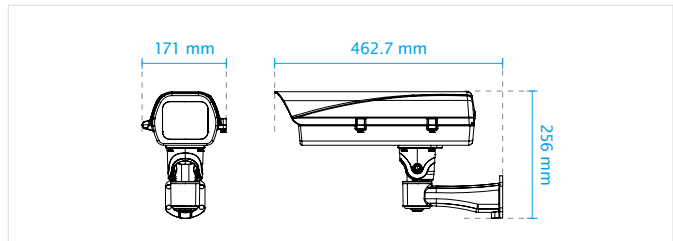

Technical Specifications

Viewing Window	Tempered glass
Construction	Die casting Al-alloy
Latch	Dual side locking by screw
Camera Mounting	Removable camera metal sled
IR	15° 50M (850nm)
Window Heater	Always on
Fan On/Off	35°C On, 25°C Off
Power Input	30W IEEE 802.3at (Power supply not included)
Coating	White epoxy powder coating
Casing	Weather-proof IP66-rated housing Vandal-proof IK10-rated metal housing

Operating Temperature	-20°C ~ 50°C (-4°F ~ 122°F)
External Dimensions	462.7 (L) x 171 (W) x 256 (H) mm
Weight	Net: 2800g (with bracket)
Included Accessories	Wall bracket, installation guide, screw kit

Dimensions

Compatible Accessories

Supported Cameras

Optional Accessories

30W PoE Switch / Injector