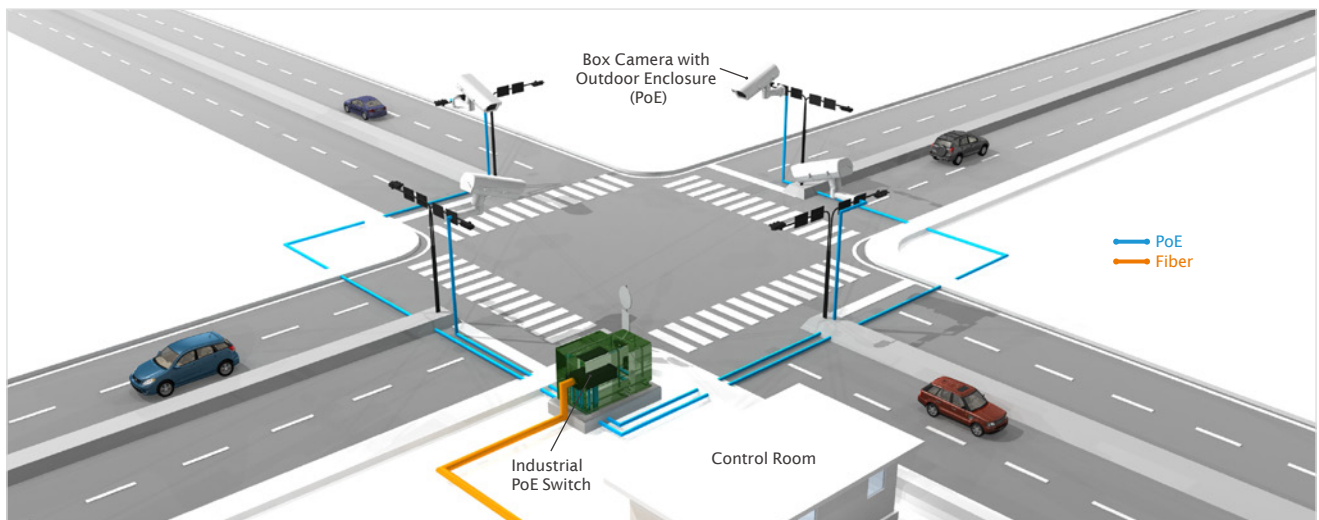

AE-241

Outdoor Enclosure with Internal IR and PoE Module

IP66 · IK10 · One Cable Installation · Build-in 50M IR LED

VIVOTEK AE-241 is an outdoor enclosure with 802.3at compliant PoE, allowing single-cable installation with the PoE camera for a maximum 30 W power supply. In addition, built-in IR LEDs enable it to provide enough illumination for clear viewing up to 50 meters, even in completely dark environments.

The AE-241 also features IP66-rated housing to help the enclosure withstand rain and dust and high pressure water jets from any direction while its IK10-rated housing can provide the protection against the vandal act and impact.

Traffic monitoring

Application Diagram

Technical Specifications

Viewing Window	Tempered glass
Construction	Die casting Al-alloy
Latch	Dual side locking by screw
Camera Mounting	Removable camera metal sled
IR	15° 50M (850nm)
Window Heater	Always on
Fan On/Off	35°C On, 25°C Off
Power Input	30W IEEE 802.3at (Power supply not included)
Coating	White epoxy powder coating
Casing	Weather-proof IP66-rated housing Vandal-proof IK10-rated metal housing