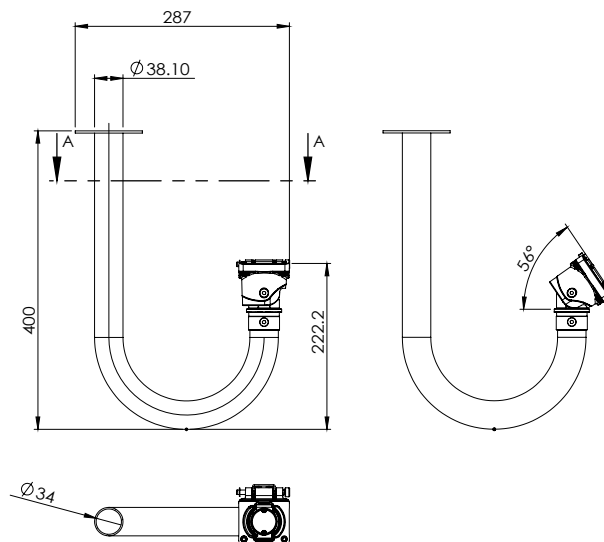

### Technical Specifications

Model	AM-11C
Supported Models	IP8355H, IP8355EH, IP8365H, IP8365EH, IP8371, IP8371E, IB8373-EH, IP8372, IB8381, IB8381-E
Construction	Aluminum
Color	Sliver
View Angle	360 degree
Tilt Angle	56 degree
Max Load.	10 kg
Weight	1.2 kg
Bracket Dimension	400 (L) x 222.2 (W) x 90 (H) mm
Box Dimension	450 (L) x 90 (W) x 300 (H) mm (1 pcs)
Carton Dimension	513 (L) x 462 (W) x 321 (H) mm (5 pcs)
Carton Weight	7 kg

Unit: mm