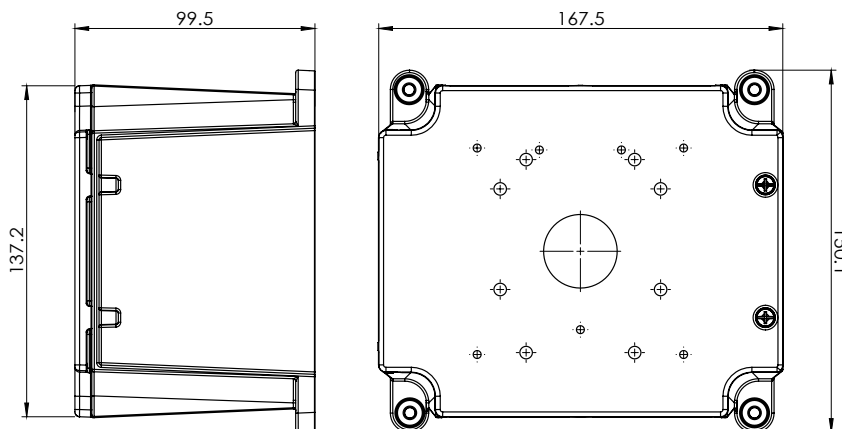

AM-717

Junction Box

Technical Specifications

Model	AM-717
Construction	Aluminum Material
Dimensions	168 (L) x 134 (W) x 99.5 (H) mm
Inner dimension	128 (L) x 98 (W) x 92 (H) mm
Color	White
Max Load.	10 kg
Weight	1.276 kg
Certification	IP66
Box Dimension	58 (L) x 53 (W) x 36 (H) mm
Carton Dimension	165 (L) x 122 (W) x 43 (H) mm (12 pcs)
Carton Weight	16.4 kg

Unit: mm