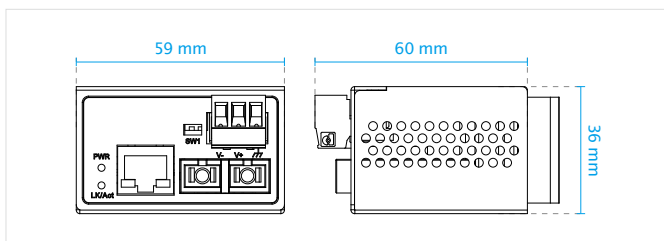

### Technical Specifications

<b>Model</b>	AW-IHS-0201	<b>10Base T</b>	Cat. 3, 4, 5 UTP/STP
<b>IP Camera Compatibility</b>		<b>100Base TX</b>	Cat. 5, 5e UTP/STP
<b>Video Resolution</b>	Megapixel/D1/VGA	It is highly recommended to use standard Cat. 5 & Cat. 5e cables which are compliant with the 3P/ETL standard.	
<b>Video Compression</b>	MJPEG/MPEG-4/H.264/H.265	<b>General</b>	
<b>Compatible Camera List</b>	VIVOTEK Network Cameras	<b>LED Indicators</b>	Power, LAN, Speed
<b>Ethernet</b>		<b>Power Input</b>	18V-36VAC or 12V-60VDC Power Input Removable Terminal Block (Not include power supply)
<b>Fast Ethernet (RJ45)</b>	1	<b>Power Consumption</b>	2W
<b>Fast Ethernet (Fiber)</b>	SC Single-mode 30 km, 1310nm	<b>Housing</b>	IP40 Design, High Graded Aluminum
<b>Standards</b>		<b>Installation</b>	DIN-rail Mounting and Wall Mounting
<b>IEEE 802.3 10-BASE-T (Ethernet)</b>	Supported	<b>Dimensions</b>	59 (L) x 49 (W) x 36 (H) mm
<b>IEEE 802.3u 100-BASE-TX (Fast Ethernet)</b>	Supported	<b>Weight</b>	0.08 kg
<b>IEEE 802.3x Flow Control (Full-Duplex Flow Control)</b>	Supported	<b>Operating Temperature</b>	-40°C ~ 75°C
<b>Ethernet Performance</b>		<b>Storage Temperature</b>	-40°C ~ 85°C
<b>MAC Address</b>	1 K	<b>Humidity</b>	Operating: 5~95% (Non-condensing) Storage: 5~95% (Non-condensing)
<b>Buffer Memory</b>	128 KB	<b>Safety Certifications</b>	CE, C-Tick, FCC, VCCI, LVD
<b>Transmission Method</b>	Store and Forward	<b>Accessory</b>	
<b>Auto-MDI/MDI-X, Auto-Negotiation</b>	Supported	<b>Included Accessories</b>	QJG, Terminal Block, DIN-rail Brackets, Wall Mount Kit
<b>Filtering/Forwarding Rates</b>		<b>Optional Power Supply</b>	Din Rail Power Supply: MDR-10-12: 85 ~ 264VAC In, 12VDC/10W Out, -20°C ~ 70°C
<b>10Mbps</b>	14,880 pps		
<b>100Mbps</b>	148,000 pps		
<b>Transmission Media</b>			

### Dimensions