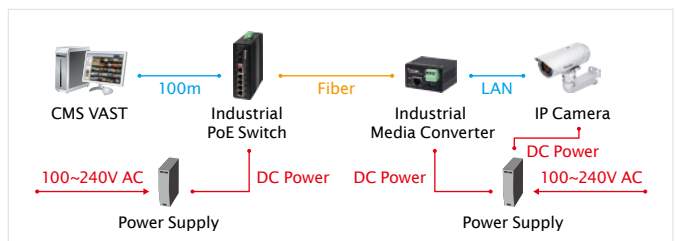

Application Diagram

All specifications are subject to change without notice. Copyright © VIVOTEK INC. All rights reserved. Ver. 11