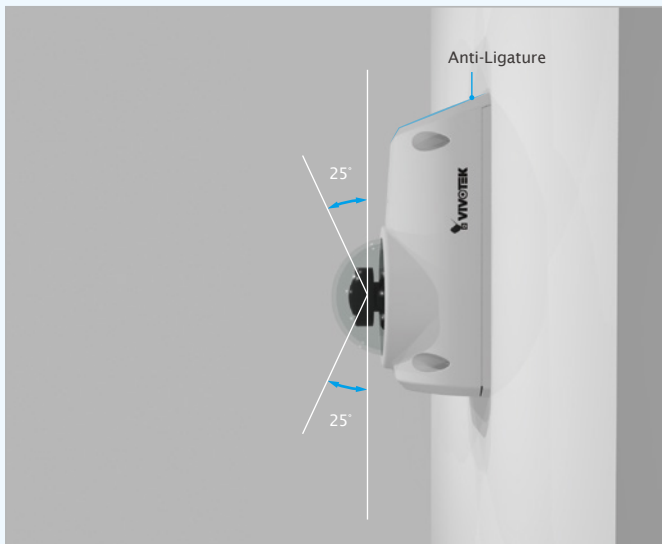

Key Features

- 3-Megapixel CMOS Sensor
- 30fps @ 2048x1536
- Anti-Ligature Design
- Weather-proof IP66-rated and Vandal-proof IK10-rated Housing
- 180° Horizontal Panoramic View
- ±25° Tilt Lens
- WDR Pro (100dB) to Provide Extreme Visibility in High Light Contrast Scenes
- Video Rotation
- Built-in Microphone
- SNV (Supreme Night Visibility)
- 3D Noise Reduction for Low-light Conditions
- Real-time H.264 and MJPEG Compression (Dual Codec)
- Built-in IEEE 802.3af Compliant PoE
- Built-in MicroSD/SDHC/SDXC card slot

The World's First Adjustable Tilt Angle Fisheye Network Camera