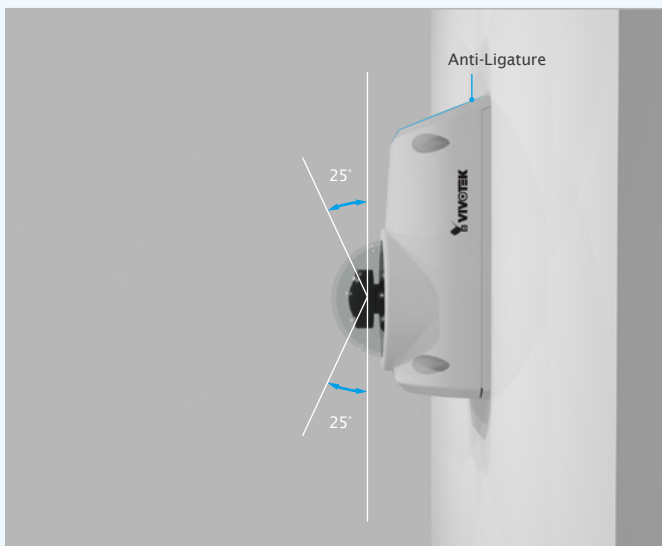

Key Features

- 3-Megapixel CMOS Sensor
- 30fps @ 2048x1536
- Anti-Ligature Design
- Weather-proof IP66-rated and Vandal-proof IK10-rated Housing
- 180° Horizontal Panoramic View
- ±25° Tilt Lens
- WDR Pro (100dB) to Provide Extreme Visibility in High Light Contrast Scenes
- Video Rotation
- Built-in Microphone
- SNV (Supreme Night Visibility)
- 3D Noise Reduction for Low-light Conditions
- Real-time H.264 and MJPEG Compression (Dual Codec)
- Built-in IEEE 802.3af Compliant PoE
- Built-in MicroSD/SDHC/SDXC card slot
- Trend Micro IoT Security within Standard Warranty Period

The World's First Adjustable Tilt Angle Fisheye Network Camera