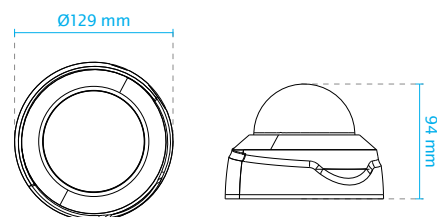

## Technical Specifications

Model	FD8177-H
<b>System Information</b>	
CPU	Multimedia SoC (System-on-Chip)
Flash	128MB
RAM	256MB
<b>Camera Features</b>	
Image Sensor	1/3" progressive CMOS
Maximum Resolution	2688x1520 (4MP)
Lens Type	Vari-focal
Focal Length	f = 2.8 ~ 12 mm
Aperture	F1.4 ~ 2.2
Auto-iris	DC-iris
Field of View	33° ~ 105° (H) 18° ~ 54° (V) 38° ~ 125° (D)
Shutter Time	1/5 sec. to 1/16,000 sec.
WDR Technology	WDR Pro (supports up to 3.6MP, 24 fps @ 2560x1440)
Day/Night	Removable IR-cut filter for day & night function
Minimum Illumination	0.1 Lux @ F1.4 (Color) 0.01 Lux @ F1.4 (B/W)
Pan/Tilt/Zoom Functionalities	ePTZ: 48x digital zoom (4x on IE plug-in, 12x built-in)
IR Illuminators	Built-in IR illuminators, effective up to 30 meters with Smart IR IR LED*8
On-board Storage	Slot type: MicroSD/SDHC/SDXC card slot Seamless Recording
<b>Video</b>	
Compression	H.264 & MJPEG
Maximum Frame Rate	30 fps @ 2688x1520 (without WDR Pro) 24 fps @ 2560x1440
Maximum Streams	3 simultaneous streams
S/N Ratio	51.5dB
Dynamic Range	110dB
Video Streaming	Adjustable resolution, quality and bitrate; Smart Stream II
Image Settings	Time stamp, text overlay, flip & mirror; Configurable brightness, contrast, saturation, sharpness, white balance, exposure control, gain, backlight compensation, privacy masks; Scheduled profile settings, 3D noise reduction, video rotation, defog
<b>Audio</b>	
Audio Capability	Audio input
Compression	G.711, G.726
Interface	Build-in microphone
Effective Range	5 meters
<b>Network</b>	
Users	Live viewing for up to 10 clients

### Dimensions