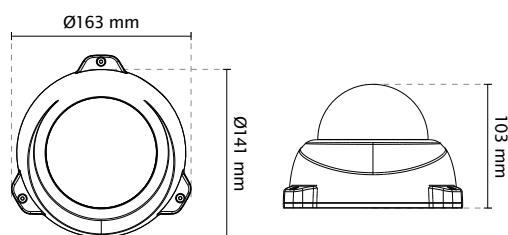

Dimensions

Compatible Accessories

Mounting Kits

All specifications are subject to change without notice. Copyright © VIVOTEK INC. All rights reserved.

Distributed by:

VIVOTEK INC.
6F, No.192, Lien-Cheng Rd., Chung-Ho,
New Taipei City, 235, Taiwan, R.O.C.
T: +886-2-82455282 F: +886-2-82455532
E: sales@vivotek.com

VIVOTEK USA
2050 Ringwood Avenue,
San Jose, CA 95131
T: 408-773-8686 F: 408-773-8298
E: salesusa@vivotek.com

VIVOTEK Europe
Randstad 22-133, 1316BW Almere,
The Netherlands
T: +31(0)36-5298-434
E: sales europe@vivotek.com

Ver. 6