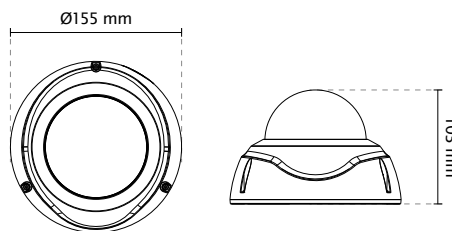

VIVOTEK SNV Camera - Show you true colors at night

Ordinary Camera

Low Light

Parking Lot

Train Station

Hotel

Technical Specifications

Model	FD836B-HTV: Vari-focal, P-iris, Remote Focus FD836B-EHTV: Vari-focal, P-iris, Remote Focus, Extreme Weather FD836B-HVF2: Fixed-focal FD836B-EHVF2: Fixed-focal, Extreme Weather	Interface	10 Base-T/100 BaseTX Ethernet (RJ-45) *It is highly recommended to use standard CAT5e & CAT6 cables which are compliant with the 3P/ETL standard.
System Information		ONVIF	Supported, specification available at www.onvif.org
CPU	Multimedia SoC (System-on-Chip)	Intelligent Video	
Flash	1Gb	Video Motion Detection	Five-window video motion detection
RAM	2Gb	VCA	Line crossing detection, field detection, loitering detection *Available per project request.
Camera Features		Alarm and Event	
Image Sensor	1/2.8" Progressive CMOS	Alarm Triggers	Motion detection, manual trigger, digital input, periodical trigger, system boot, recording notification, camera tampering detection, audio detection
Maximum Resolution	1920x1080 (2MP)	Alarm Events	Event notification using digital output, HTTP, SMTP, FTP, NAS server and SD Card File upload via HTTP, SMTP, FTP, NAS server and SD card
Lens Type	FD836B-HTV/FD836B-EHTV: Vari-focal FD836B-HVF2/FD836B-EHVF2: Fixed-focal	General	
Focal Length	FD836B-HTV/FD836B-EHTV: f = 2.8 ~ 12 mm FD836B-HVF2/FD836B-EHVF2: f = 2.8 mm	Smart Focus System	FD836B-HTV/FD836B-EHTV: Remote Focus
Aperture	FD836B-HTV/FD836B-EHTV: F1.8 ~ F2.85 FD836B-HVF2/FD836B-EHVF2: F1.8	Connectors	RJ-45 cable connector for Network/PoE connection Audio input Audio output DC 12V power input Digital input*1 Digital output*1
Auto-iris	P-iris (FD836B-HTV/FD836B-EHTV)	LED Indicator	System power and status indicator
Field of View	FD836B-HTV/FD836B-EHTV: 42° ~ 105° (Horizontal) 24° ~ 57° (Vertical) 49° ~ 131° (Diagonal) FD836B-HVF2/FD836B-EHVF2: 110° (Horizontal) 64° (Vertical) 135° (Diagonal)	Power Input	DC 12V FD836B-HTV/-HVF2: IEEE 802.3af/at PoE Class 0 FD836B-EHTV/-EHVF2: IEEE 802.3at PoE Class 4
Shutter Time	1/5 sec. to 1/32,000 sec.	Power Consumption	FD836B-HTV: Max. 13 W FD836B-EHTV: Max. 25 W (Heater on) FD836B-HVF2: Max. 9 W FD836B-EHVF2: Max. 25 W (Heater on)
WDR Technology	WDR	Dimensions	Ø 155 x 103 mm
Day/Night	Removable IR-cut filter for day & night function	Weight	920 g
Minimum Illumination	FD836B-HTV/FD836B-EHTV: 0.03 Lux @ F1.8 (Color) 0.001 Lux @ F1.8 (B/W) FD836B-HVF2/FD836B-EHVF2: 0.06 Lux @ F1.8 (Color) 0.001 Lux @ F1.8 (B/W)	Casing	Weather-proof IP66-rated housing Vandal-proof IK10-rated metal housing
Pan/tilt/zoom Functionalities	ePTZ: 48x digital zoom (4x on IE plug-in, 12x built in)	Safety Certifications	FD836B-HTV/-EHTV: CE, LVD, FCC Class A, VCCI, C-Tick, UL FD836B-HVF2/-EHVF2: CE, LVD, FCC Class A, VCCI, C-Tick
IR Illuminators	Built-in IR illuminators, effective up to 30 meters with Smart IR IR LED*8	Operating Temperature	FD836B-HVF2/FD836B-HTV: Starting Temperature: -10°C ~ 50°C (14°F ~ 122°F) Working Temperature: -20°C ~ 50°C (-4°F ~ 122°F) FD836B-EHVF2/FD836B-EHTV: Starting Temperature: -40°C ~ 50°C (-40°F ~ 122°F) Working Temperature: -50°C ~ 50°C (-58°F ~ 122°F)
On-board Storage	Slot type: Micro SD/SDHC/SDXC card slot Seamless Recording	Warranty	36 months (FD836B-HTV/FD836B-EHTV) 24 months (FD836B-HVF2/FD836B-EHVF2)
Video		System Requirements	
Compression	H.264 & MJPEG	Operating System	Microsoft Windows 7/8/Vista/XP/2000
Maximum Frame Rate	30 fps @ 1920x1080 In both compression modes	Web Browser	Mozilla Firefox 7~43 (streaming only) Internet Explorer 7/8/9/10/11
Maximum Streams	4 simultaneous streams	Other Players	VLC: 1.1.11 or above Quicktime: 7 or above
S/N Ratio	58 dB	Included Accessories	
Dynamic Range	100 dB	CD	User's manual, quick installation guide, Installation Wizard 2
Video Streaming	Adjustable resolution, quality and bitrate; Smart Stream	Others	Quick installation guide, warranty card, alignment sticker/desiccant bag, screw pack
Image Settings	Adjustable image size, quality and bit rate, Time stamp, text overlay, flip & mirror, Configurable brightness, contrast, saturation, sharpness, white balance, exposure control, gain, backlight compensation, privacy masks, Scheduled profile settings, 3D noise reduction, video rotation, defog	Dimensions	
Audio			
Audio Capability	Two-way Audio (full duplex)		
Compression	G.711, G.726		
Interface	External microphone input External line output		
Network			
Users	Live viewing for up to 10 clients		
Protocols	IPv4, IPv6, TCP/IP, HTTP, HTTPS, UPnP, RTSP/RTP/RTCP, IGMP, SMTP, FTP, DHCP, NTP, DNS, DDNS, PPPoE, CoS, QoS, SNMP, 802.1X, UDP, ICMP, ARP, SSL, TLS		