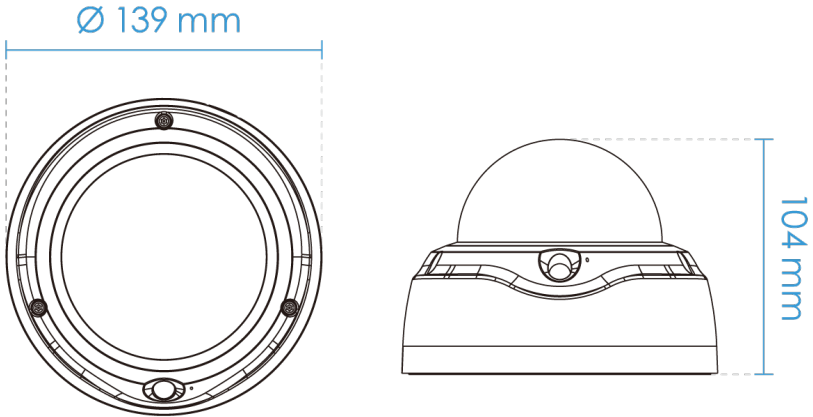

Dimensions

Compatible Accessories

Mounting Kits AM-105 Recessed Kit	Mounting Kits AM-21A L-shape Bracket
Mounting Kits AM-514 Adapting Plate	Mounting Kits AM-527 Mounting Adapter