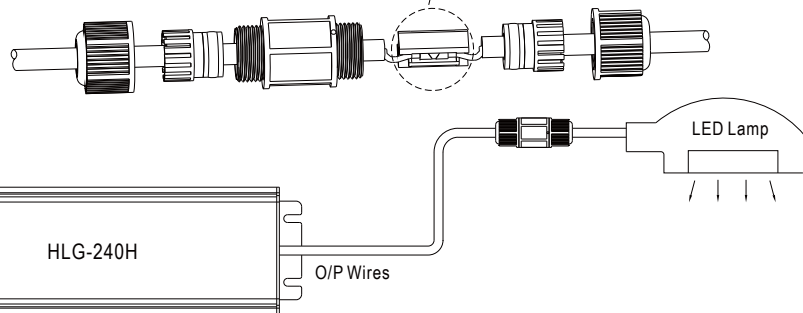

WATERPROOF CONNECTION

Waterproof connector

Waterproof connector can be assembled on the output cable of HLG-240H to operate in dry/wet/damp or outdoor environment.

Cable Joiner

CJ04-1 suitable for 14AWG~16AWG
CJ04-2 suitable for 18AWG~22AWG

Up to four wires can be connected through this cable joiner by soldering or clamping by tools.

※CJ04 cable joiner can be purchased independently for user's own assembly.
MEAN WELL order No. : CJ04-1, CJ04-2.