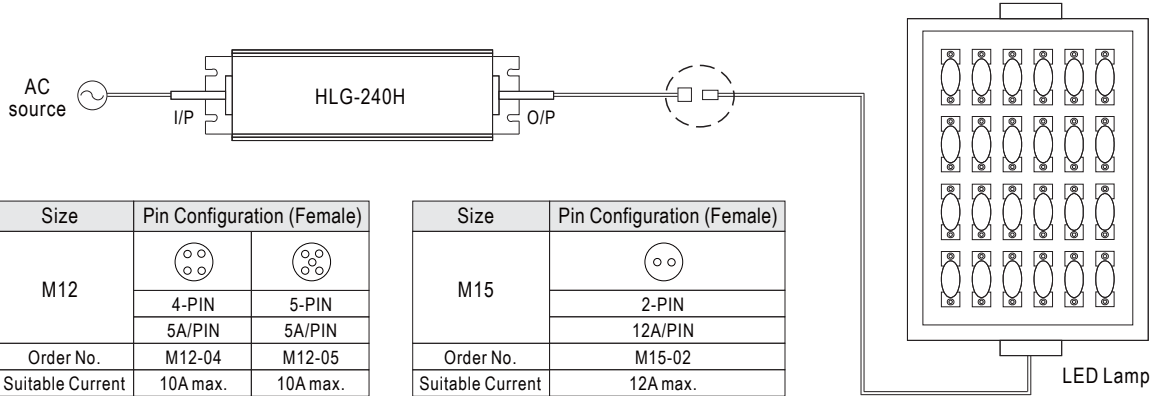

WATERPROOF CONNECTION

Waterproof connector

Waterproof connector can be assembled on the output cable of HLG-240H to operate in dry/wet/damp or outdoor environment.

Cable Joiner

CJ04-1 suitable for 14AWG~16AWG
CJ04-2 suitable for 18AWG~22AWG

Up to four wires can be connected through this cable joiner by soldering or clamping by tools.

※CJ04 cable joiner can be purchased independently for user's own assembly.
MEAN WELL order No. : CJ04-1, CJ04-2.