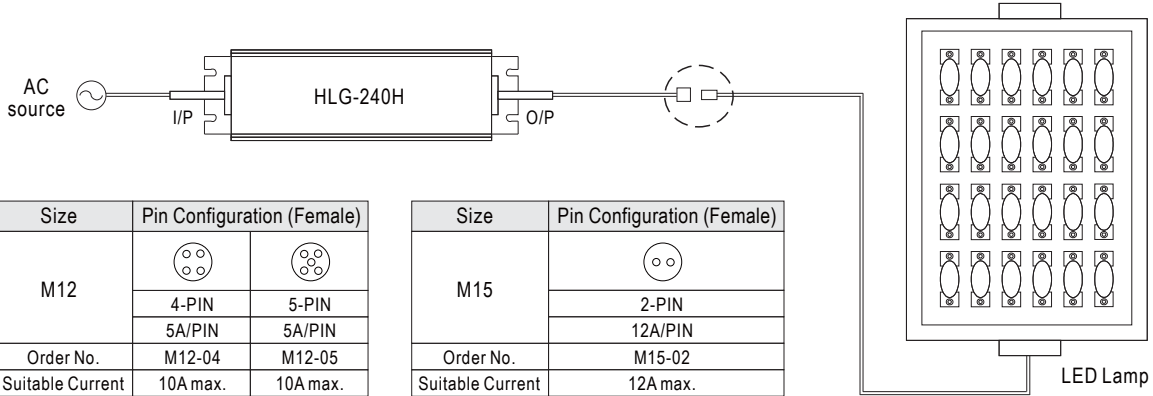

**WATERPROOF CONNECTION**

Waterproof connector

Waterproof connector can be assembled on the output cable of HLG-240H to operate in dry/wet/damp or outdoor environment.

Cable Joiner

CJ04-1 suitable for 14AWG~16AWG  
CJ04-2 suitable for 18AWG~22AWG

Up to four wires can be connected through this cable joiner by soldering or clamping by tools.

※CJ04 cable joiner can be purchased independently for user's own assembly.  
MEAN WELL order No. : CJ04-1, CJ04-2.