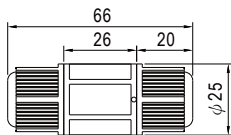

WATERPROOF CONNECTION

Waterproof connector

Waterproof connector can be assembled on the output cable of HLG-240H to operate in dry/wet/damp or outdoor environment.

Cable Joiner

CJ04-1 suitable for 14AWG~16AWG
CJ04-2 suitable for 18AWG~22AWG

Up to four wires can be connected through this cable joiner by soldering or clamping by tools.

※CJ04 cable joiner can be purchased independently for user's own assembly.
MEAN WELL order No. : CJ04-1, CJ04-2.