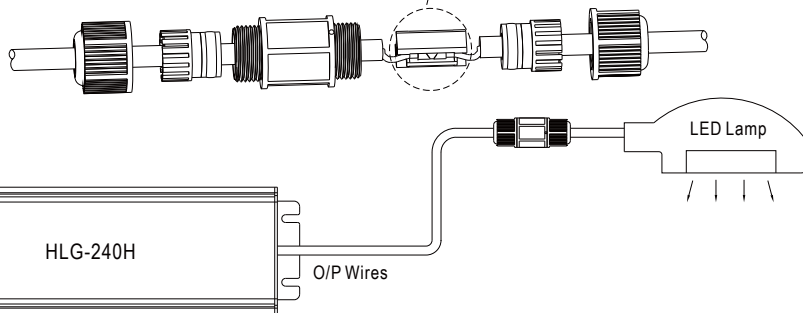

**WATERPROOF CONNECTION**

Waterproof connector

Waterproof connector can be assembled on the output cable of HLG-240H to operate in dry/wet/damp or outdoor environment.

Cable Joiner

CJ04-1 suitable for 14AWG~16AWG  
CJ04-2 suitable for 18AWG~22AWG

Up to four wires can be connected through this cable joiner by soldering or clamping by tools.

※CJ04 cable joiner can be purchased independently for user's own assembly.  
MEAN WELL order No. : CJ04-1, CJ04-2.