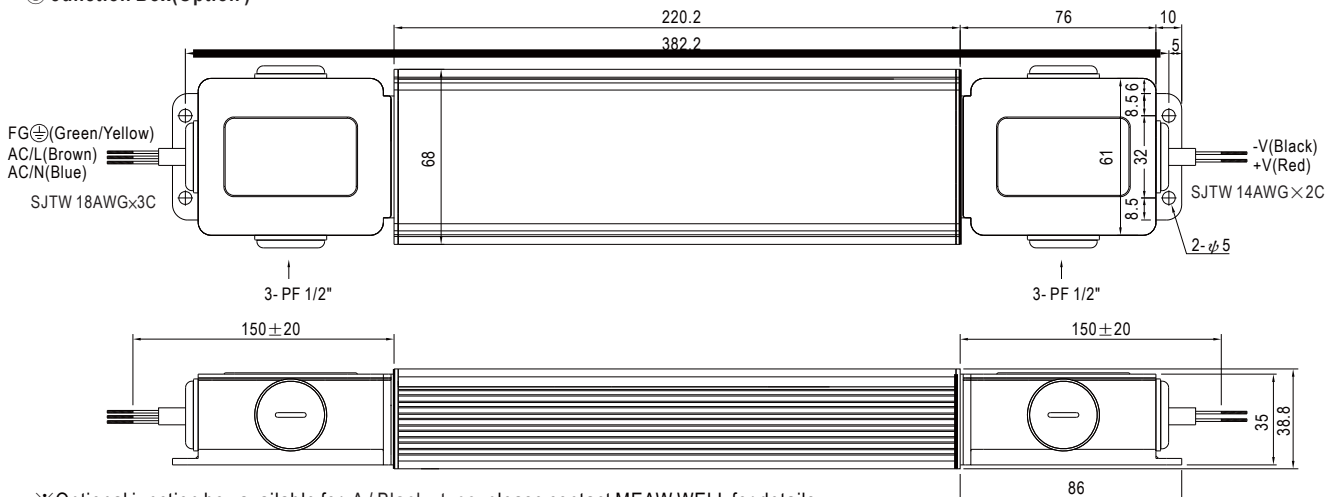

WATERPROOF CONNECTION

Waterproof connector

Waterproof connector can be assembled on the output cable of HLG-240H to operate in dry/wet/damp or outdoor environment.

Cable Joiner

CJ04-1 suitable for 14AWG~16AWG
CJ04-2 suitable for 18AWG~22AWG

Up to four wires can be connected through this cable joiner by soldering or clamping by tools.

※CJ04 cable joiner can be purchased independently for user's own assembly.
MEAN WELL order No. : CJ04-1, CJ04-2.

Junction Box (Option)

※Optional junction box available for A / Blank - type, please contact MEAW WELL for details.