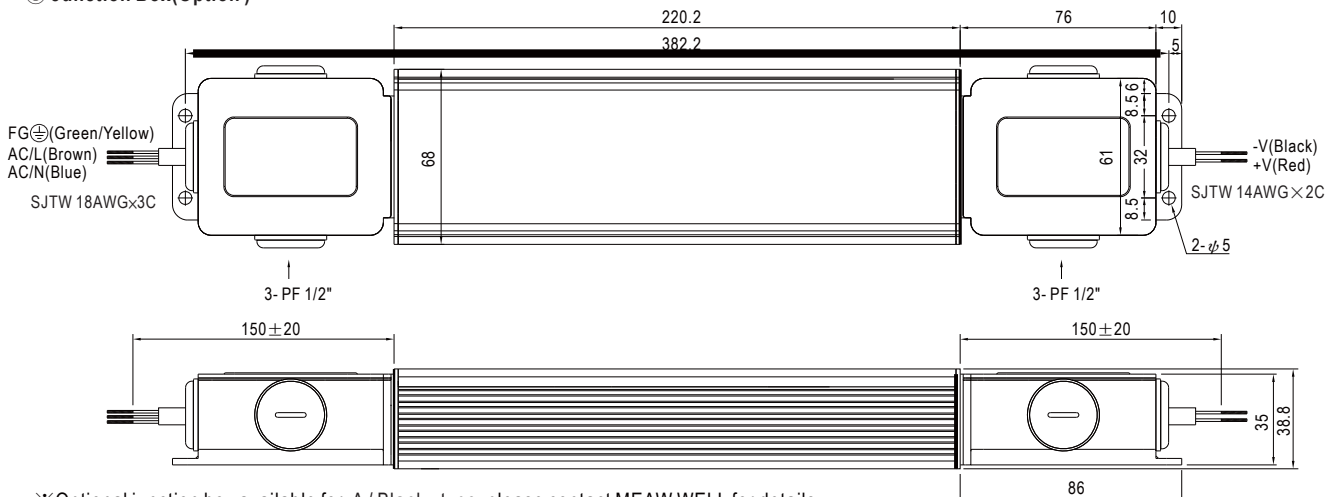

**WATERPROOF CONNECTION**

Waterproof connector

Waterproof connector can be assembled on the output cable of HLG-240H to operate in dry/wet/damp or outdoor environment.

Cable Joiner

CJ04-1 suitable for 14AWG~16AWG  
CJ04-2 suitable for 18AWG~22AWG

Up to four wires can be connected through this cable joiner by soldering or clamping by tools.

※CJ04 cable joiner can be purchased independently for user's own assembly.  
MEAN WELL order No. : CJ04-1, CJ04-2.

Junction Box (Option)

※Optional junction box available for A / Blank - type, please contact MEAW WELL for details.