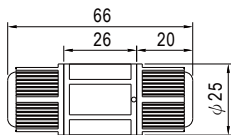

**WATERPROOF CONNECTION**

Waterproof connector

Waterproof connector can be assembled on the output cable of HLG-240H to operate in dry/wet/damp or outdoor environment.

Cable Joiner

CJ04-1 suitable for 14AWG~16AWG  
CJ04-2 suitable for 18AWG~22AWG

Up to four wires can be connected through this cable joiner by soldering or clamping by tools.

※CJ04 cable joiner can be purchased independently for user's own assembly.  
MEAN WELL order No. : CJ04-1, CJ04-2.