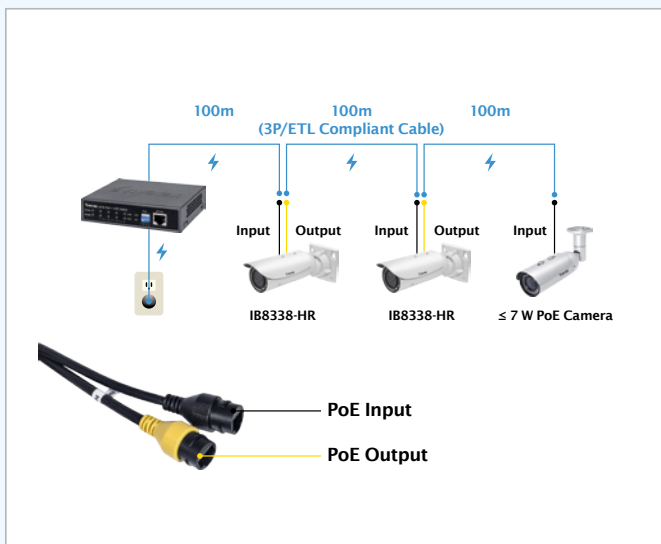

IB8338-H/38-HR

Bullet Network Camera

1MP · 30M IR · IP66 · Smart Stream · WDR Pro · Embedded PoE Extender

The VIVOTEK IB8338-H/38-HR is a sleek, bullet-style network camera designed for diverse outdoor applications. Equipped with a 1MP sensor enabling a viewing resolution of 720P at a smooth 30 fps, the IB8338-H/38-HR is an all-in-one outdoor camera capable of capturing crystal clear images, even in high-contrast lighting conditions. The IB8338-H/38-HR is also equipped with VIVOTEK Smart Stream and 3DNR to save substantial bandwidth for our users.

To suit various outdoor applications and ease cable deployment, the IB8338-HR is the first network camera in the surveillance market designed with an embedded extender to allow PoE input and PoE output. With the IB8338-HR, users can implement a total PoE solution simply and quickly.

Key Features

- 1-Megapixel CMOS Sensor
- 30 fps @ 1280x800
- 2.8 ~ 12 mm Vari-focal, P-iris Lens
- Removable IR-cut Filter for Day & Night Function
- Built-in IR Illuminators, Effective up to 30 Meters
- Real-time H.264, and MJPEG Compression
- Two-way Audio
- WDR Pro for Clear Visibility in Extremely Bright and Dark Environments
- Weather-proof IP66-rated Housing
- 3D Noise Reduction
- Embedded PoE Extender Design to Support Both PoE Input & Output (IB8338-HR)