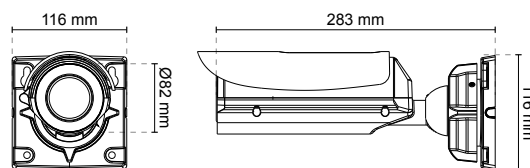

Dimensions

Compatible Accessories

Mounting Kits

All specifications are subject to change without notice. Copyright © VIVOTEK INC. All rights reserved.

Distributed by:

VIVOTEK INC.
6F, No.192, Lien-Cheng Rd., Chung-Ho,
New Taipei City, 235, Taiwan, R.O.C.
T: +886-2-82455282 F: +886-2-82455532
E: sales@vivotek.com

VIVOTEK USA
2050 Ringwood Avenue,
San Jose, CA 95131
T: 408-773-8686 F: 408-773-8298
E: salesusa@vivotek.com

VIVOTEK Europe
Randstad 22-133, 1316BW Almere,
The Netherlands
T: +31(0)36-5298-434
E: sales europe@vivotek.com

Ver. 7