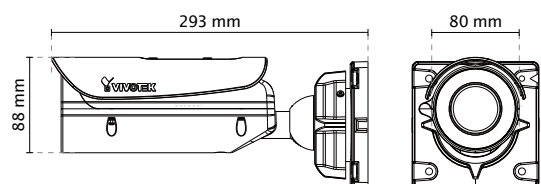

Dimensions