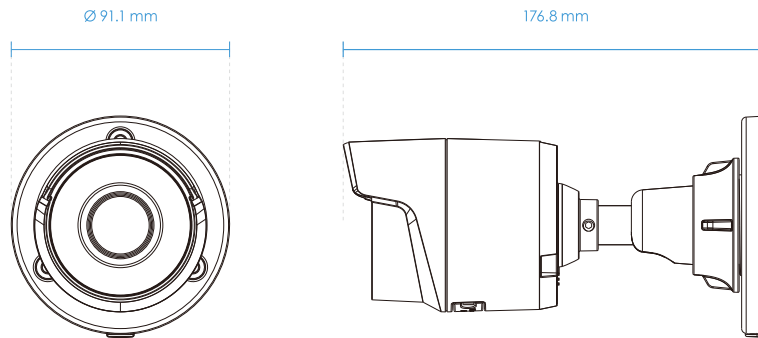

### General

Connectors	RJ-45 cable connector for 10/100Mbps Network/PoE connection
Power Input	IEEE 802.3af PoE Class 2
Power Consumption	Max. 6.49 W/3.6 W (IR on/off)
Dimensions	Ø 91.1 x 176.8 mm
Weight	530 g
Certifications	EMC: CE (EN55032 Class B, EN55024), FCC (FCC Part 15 Subpart B Class B), RCM (AS/NZS CISPR 32 Class B), VCCI (VCCI-CISPR 32 Class B); Safety: UL (UL62368-1), CB (IEC/EN 62368-1, IEC/EN 60950-22, IEC/EN 62471); Environment: IK10 (IEC 62262), IP66 (IEC 60529); IA: BIS (IS 13252)
Operating Temperature	Starting Temperature: -10°C ~ 60°C (14°F ~ 140°F) Working Temperature: -30°C ~ 60°C (-22°F ~ 140°F)
Humidity	90%
Warranty	36 months

## Dimensions