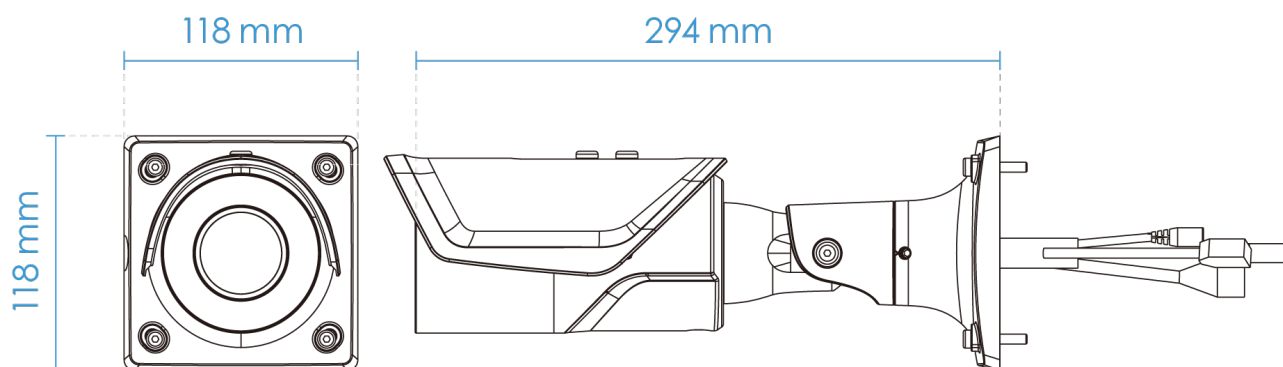

## General

Connectors	RJ-45 cable connector for 10/100Mbps Network/PoE connection Audio input Audio output DC 12V power input Digital input*1 Digital output*1
LED Indicator	System power and status indicator
Power Input	DC 12V IEEE 802.3at PoE Class 4
Power Consumption	Max. 24 W
Dimensions	294 x 118 x 118 mm
Weight	1,254 g
Casing	IP66, IP67, IK10 (Metal Housing)
Safety Certifications	CE, LVD, FCC Class A, VCCI, C-Tick, UL
Operating Temperature	Temperatura de Encendido: -40°C ~ 50°C (-40°F ~ 122°F) Temperatura de Trabajo: -50°C ~ 50°C (-58°F ~ 122°F)
Humidity	90%
Warranty	36 months

## Dimensions