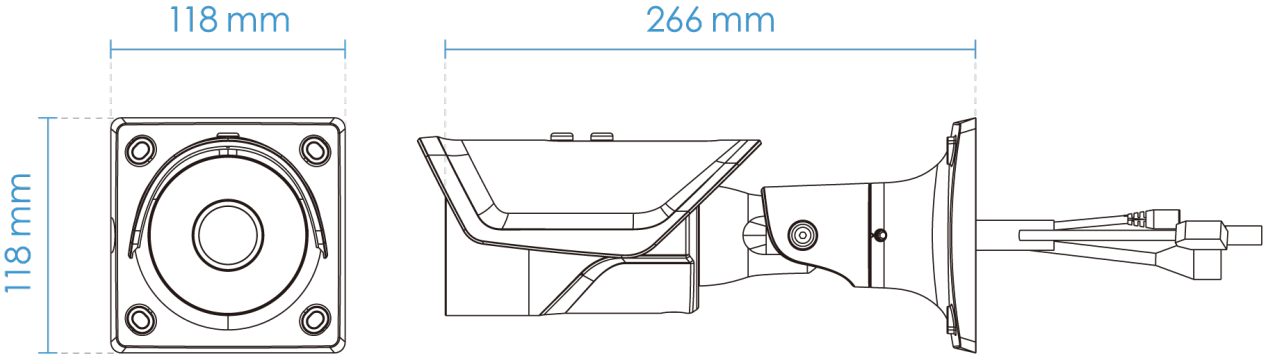

General

Connectors	RJ-45 cable connector for 10/100Mbps Network/PoE connection Audio input Audio output DC 12V power input Digital input*1 Digital output*1
LED Indicator	System power and status indicator
Power Input	DC 12V IEEE 802.3af PoE Class 0
Power Consumption	Max. 7 W
Dimensions	266 x 118 x 118 mm
Weight	1,142 g
Casing	IP66, IP67, IK10 (Metal Housing)
Certifications	CE, LVD, FCC Class A, VCCI, C-Tick, UL, BIS
Operating Temperature	Starting Temperature: -10°C ~ 50°C (14°F ~ 122°F) Working Temperature: -20°C ~ 50°C (-4°F ~ 122°F)
Humidity	90%
Warranty	36 months

Dimensions

Compatible Accessories

Mounting Kits

AM-312
Pole Mount Adapter

Mounting Kits

AM-412
Corner Mount Adapter

Mounting Kits

AM-719
Outdoor Junction Box