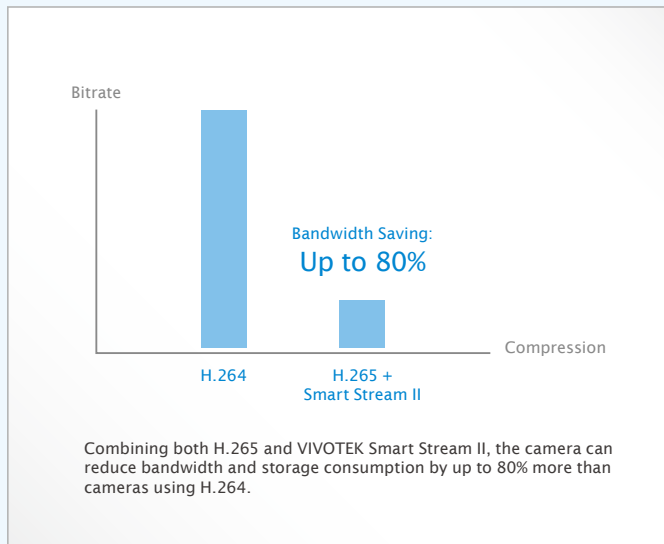

IB9381-HT/EHT

Bullet Network Camera

5MP · H.265 · Smart Stream II · 1080p 60 fps · WDR Pro · SNV · IP66 · IK10 · Extreme Weather · P-iris · 30M IR

VIVOTEK's IB9381-HT and IB9381-EHT are two brand-new professional H.265 high-efficiency outdoor bullet network cameras, offering 30 fps @ 5-Megapixel or 60 fps @ 1080p with outstanding image quality. By employing H.265 technology, these cameras are able to provide higher and more efficient image compression rates than previous H.264 systems. In addition, VIVOTEK's sophisticated Smart Stream II technology enables the cameras to optimize quality for desired regions and therefore to maximize efficiency of bandwidth usage. Combining both H.265 and Smart Stream II, the IB9381-HT and IB9381-EHT can reduce bandwidth and storage consumption by up to 80%* while retaining exceptional 5-Megapixel image quality.

* Depending on scenes

Key Features

- H.265 Compression Technology
- 1/1.8" Progressive CMOS Sensor
- 30 fps @ 2560x1920; 60 fps @ 1920x1080
- Smart Stream II to Optimize Bandwidth Efficiency
- Built-in IR Illuminators, Effective up to 30 Meters
- Remote Focus for Easy Focus Adjustments
- WDR Pro for Unparalleled Visibility in High Contrast Environments
- Weather-proof IP66-rated and Vandal-proof IK10-rated Metal Housing
- Extreme Weather Support with PoE
- SNV (Supreme Night Visibility) for Low Light Conditions
- Video Rotation for Corridor View
- P-iris Lens
- DIS (Digital Image Stabilization)