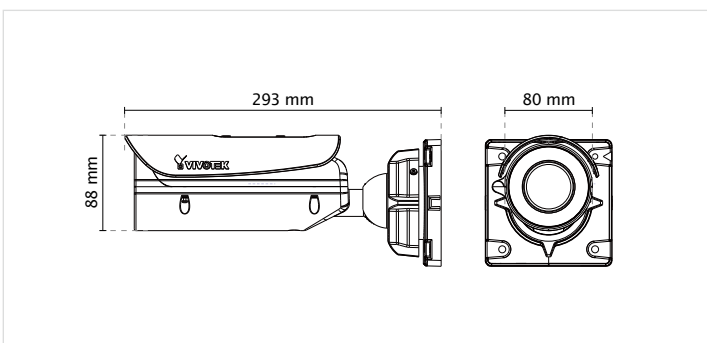

Dimensions

Compatible Accessories

Mounting Kits