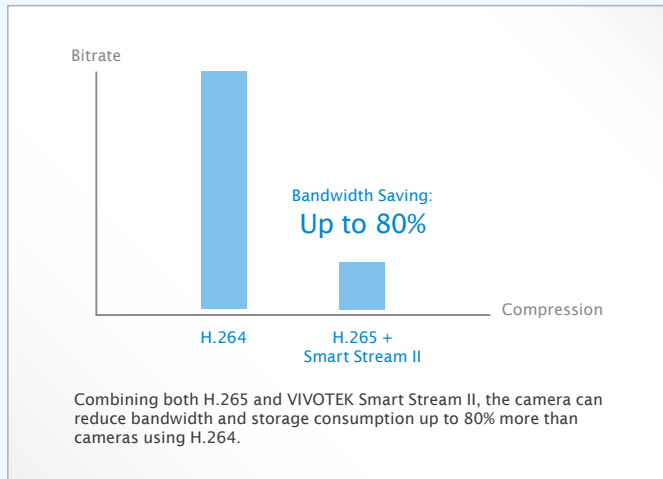

IP9171-HP

Fixed Network Camera

3MP · H.265 Compression · Smart Stream II · Bandwidth Saving · WDR Pro · SNV · GbE Port · DIS

VIVOTEK's IP9171-HP is a brand-new professional H.265 box network camera offering up to 30 fps at 3-Megapixel with superb image quality. By utilizing VIVOTEK's sophisticated Smart Stream II, the camera is able to optimize resolution for a desired object or area and thus ensure maximum efficiency of bandwidth usage. Combining both H.265 and Smart Stream II, the IP9171-HP can reduce both bandwidth and storage consumption by up to 80%* while maintaining the high standard of image quality. This unique combination of high resolution and low storage consumption make the IP9171-HP suitable for a wide range of video surveillance applications, including government and industrial buildings, retail environments, airports, railway stations and schools.