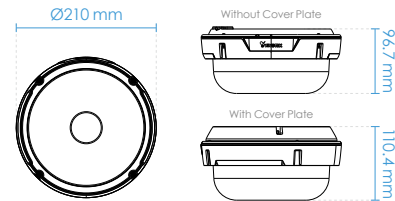

Technical Specifications

Certifications	EMC: CE (EN55032 Class A, EN55024), FCC (FCC Part 15 Subpart B Class A), RCM (AS/NZS CISPR 32 Class A), VCCI (VCCI-CISPR 32 Class A); Safety: UL (UL 60950-1), CB (IEC/EN 60950-1, IEC/EN 60950-22); Environment: IK10 (IEC 62262), IP66 (IEC 60529); IA: BIS (IS 13252)
Operating Temperature	Starting Temperature: -30°C ~ 50°C (-22°F ~ 122°F) Working Temperature: -40°C ~ 50°C (-40°F ~ 122°F)
Humidity	90%
Warranty	36 months
System Requirements	
Operating System	Microsoft Windows 10/8/7 Mac 10.12 (Chrome only)
Web Browser	Chrome 58.0 or above Internet Explorer 10/11

Other Players VLC: 1.1.11 or above

Included Accessories

Packing Contents Quick installation guide, alignment sticker, desiccant bag, screw driver, screws pack

Dimensions

Compatible Accessories

Mounting Kits