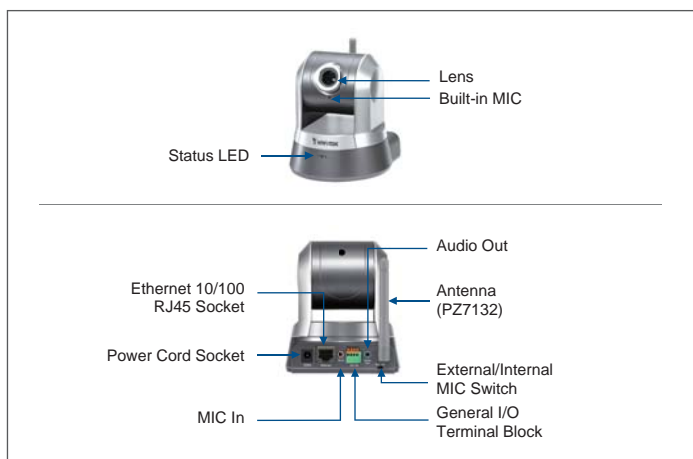

External View