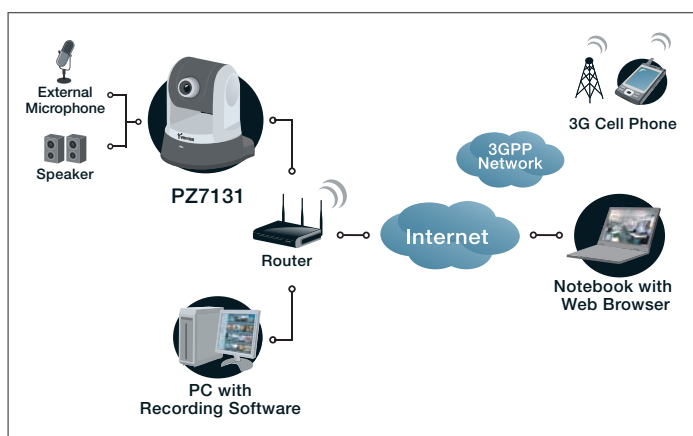

Approvals	· CE, LVD, FCC, VCCI, C-Tick
Operating Environments	· Temperature: 0 ~ 50 °C (32 ~ 122 °F) · Humidity: 20% ~ 80% RH
Viewing System Requirements	· OS: Microsoft Windows 2000/XP/Vista · Browser: Mozilla Firefox, Internet Explorer 6.x or above · Cell phone: 3GPP player · Real Player: 10.5 or above · Quick Time: 6.5 or above
Installation, Management, and Maintenance	· Installation Wizard 2 · 16-CH recording software · Supports firmware upgrade
Applications	· SDK available for application development and system integration
Warranty	· 24 months

System Overview