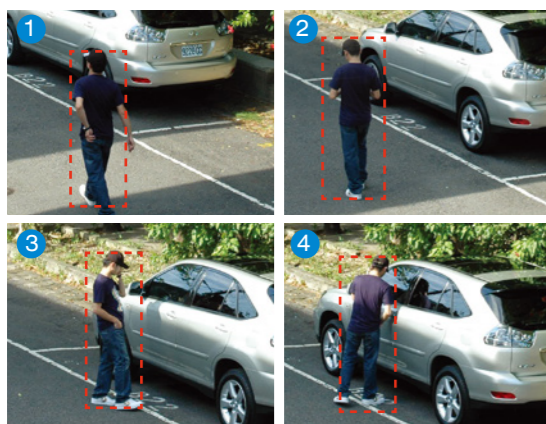

Auto Tracking for Moving Objects

The auto tracking feature provides instantaneous reaction to suspicious moving objects over a wide area before an operator may be aware of activity. Users are able to define the target object size in order to render auto tracking more effectively.