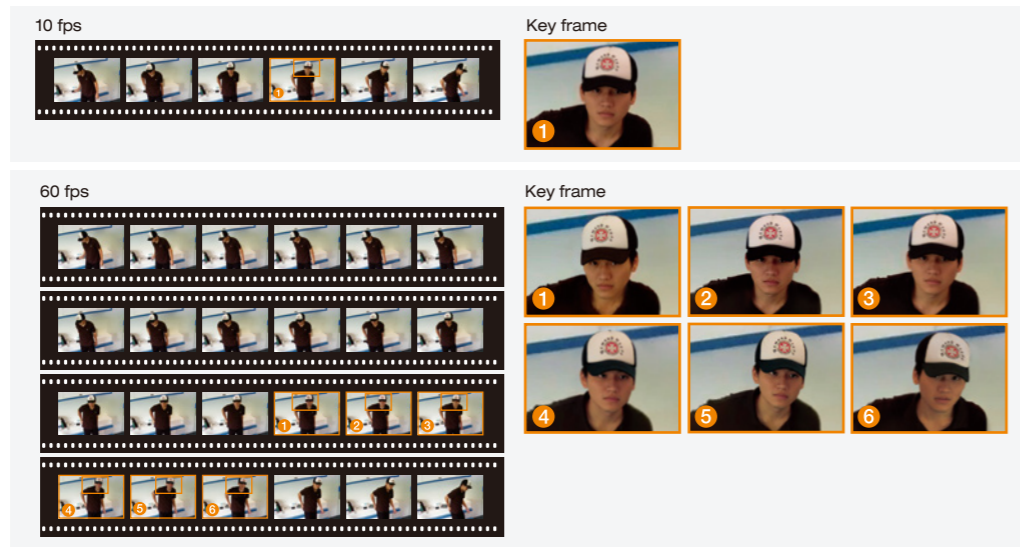

60 fps Raises Recognition Accuracy

The VIVOTEK SD8363E is able to transmit 60 fps @ 720p resolution with H.264 compression, whereas a conventional megapixel camera can generally only achieve 10 to 15 fps due to hardware limitations. 60 fps provides a significant advantage as it enables viewing and recording footage at an exceptional frame rate. This feature provides a more complete record of an event and ensures accurate target identification. The more images or frames that can be captured and delivered to a facial recognition database, the more forensic evidence is available for biometric pairing, significantly increasing the level of accuracy.