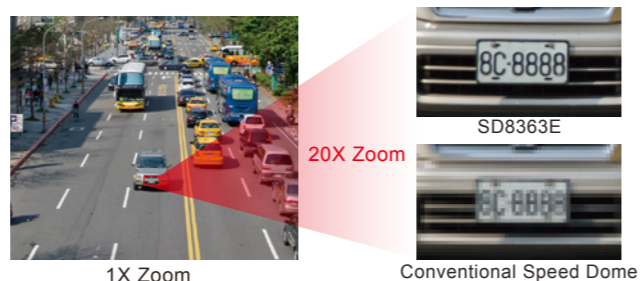

Zoom Enhancement

Utilizing a 20x optical zoom lens, the SD8363E provides close-up images with 1080p detail and effectively extends the user's viewing distance. Even under limited bandwidth environments, users can take advantage of the VIVOTEK Zoom enhancement feature to obtain image detail as high as 1080p resolution using VGA-level bandwidth.