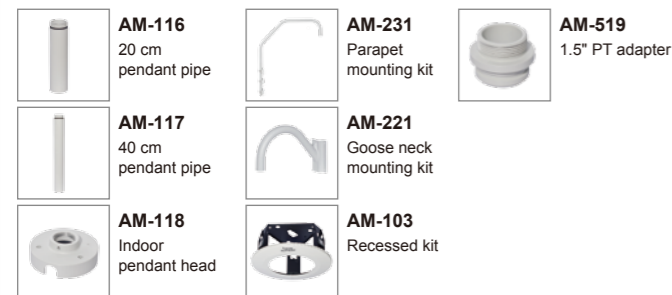

Compatible Accessories

Mounting Kits