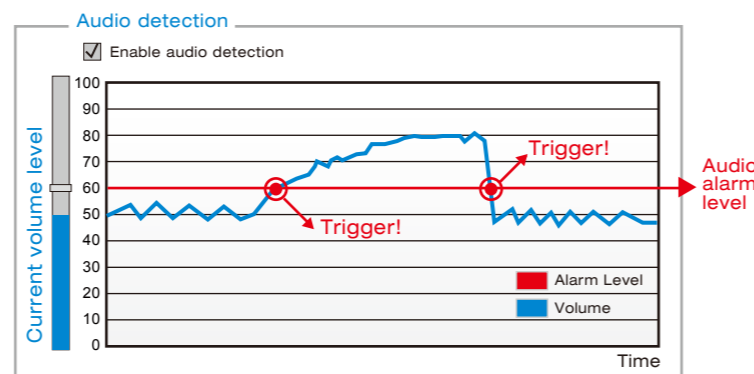

Audio Detection for Instant Alerts

The audio detection feature enables an event trigger when a sudden, unexpected increase or decrease in sound volume occurs so as to alert users of a possible emergency situation.