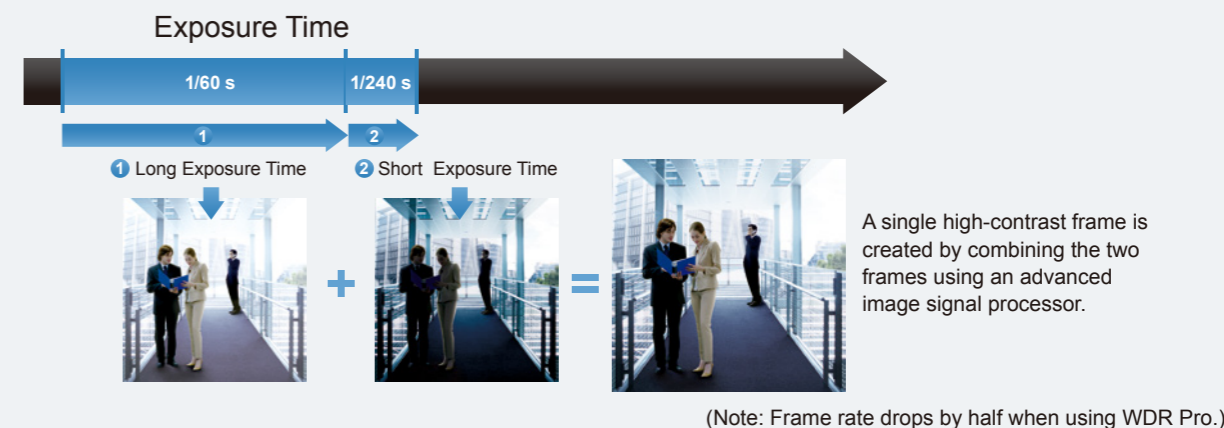

Zoom Enhancement

Utilizing a 20x optical zoom lens, the SD8363E provides close-up images with 1080p detail and effectively extends the user's viewing distance. Even under limited bandwidth environments, users can take advantage of the VIVOTEK Zoom enhancement feature to obtain image detail as high as 1080p resolution using VGA-level bandwidth.

Audio Detection for Instant Alerts

The audio detection feature enables an event trigger when a sudden, unexpected increase or decrease in sound volume occurs so as to alert users of a possible emergency situation.

• WDR Pro

WDR Pro works by capturing alternate frames using different exposure times. An image signal processor (ISP) then uses a sophisticated algorithm to seamlessly combine the optimal portions of these two complementary frames to create a composite frame that retains details in both the dark and bright areas of the field of view.