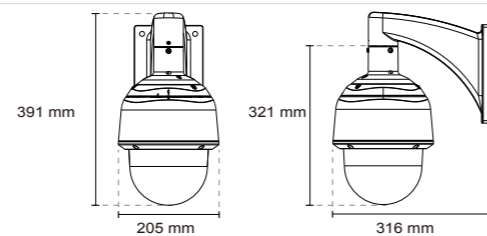

Dimensions