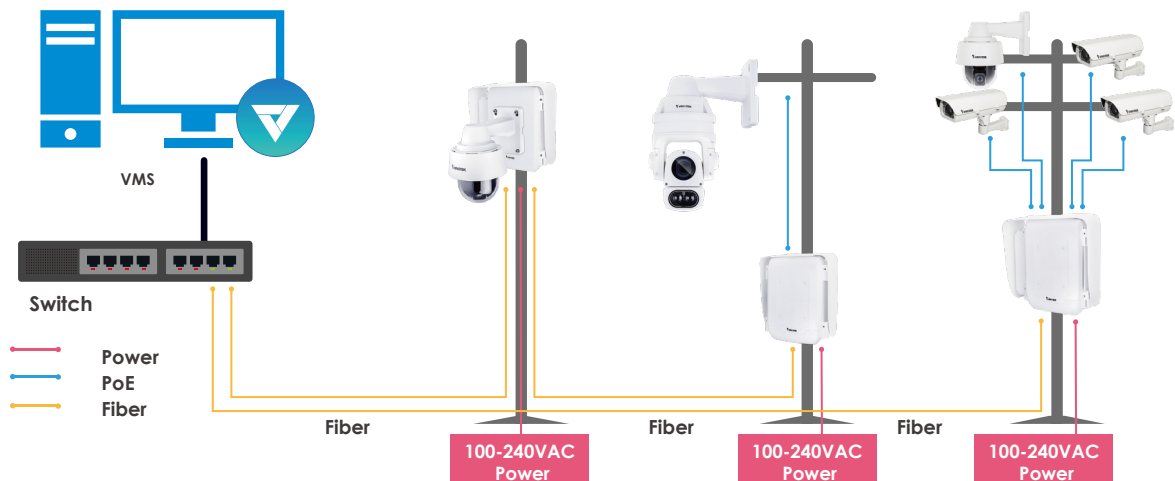

- **Multiple-Camera Application**