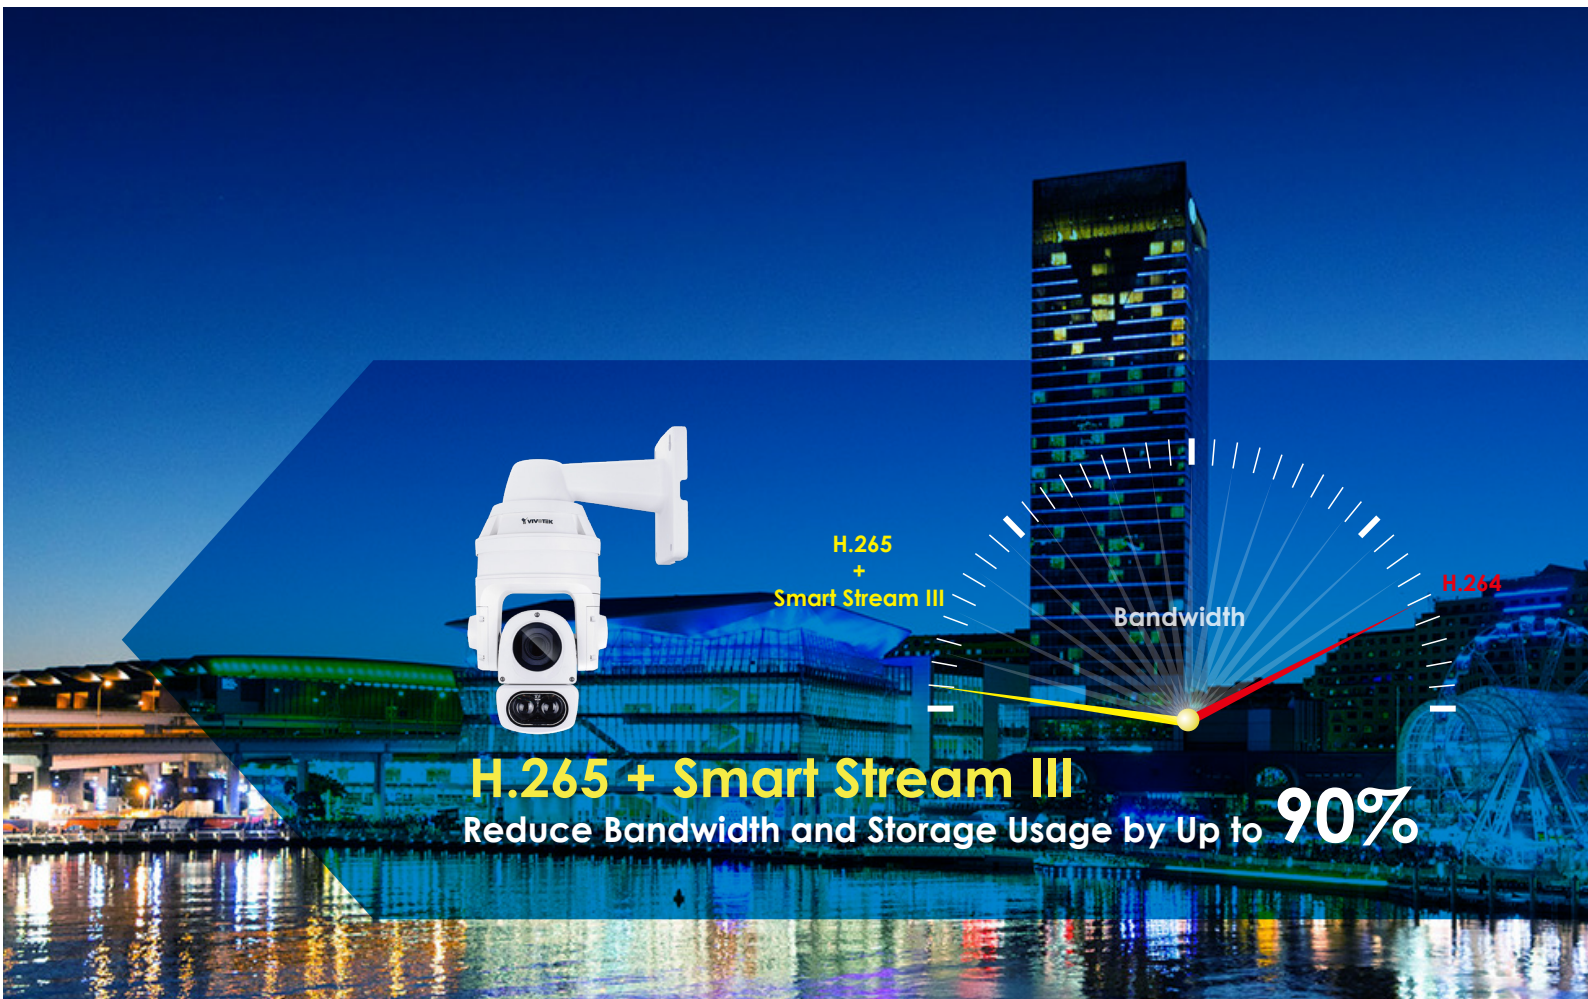

VIVOTEK

A white VIVOTEK speed dome camera is shown in a three-quarter view, suspended from the top left. The camera has a prominent lens and the VIVOTEK logo on its upper housing.

VIVOTEK

A second white VIVOTEK speed dome camera is shown from a front-facing perspective, positioned on the right side of the advertisement. It features a large lens and a secondary lens or sensor below it. The VIVOTEK logo is visible on its top housing.

H.264

H.265 + Smart Stream II
Reduce Bandwidth and Storage Usage by Up to **80%**

High-performance Full HD Image with H.265 + Smart Stream II

Armed with a 20x/30x optical zoom lens, these H.265 Full HD speed dome cameras are able to capture details at top-notch quality. By combining both H.265 and VIVOTEK's Smart Stream II technology, which enable the cameras to optimize quality for desired regions and maximize efficiency of bandwidth usage, it is capable of reducing both bandwidth and storage consumption by up to 80% while maintaining the highest standard of image quality.

Combining both H.265 and VIVOTEK Smart Stream II, the camera can reduce bandwidth and storage consumption by up to 80%.

Maximize Video Quality with Ultra-Low Bandwidth

VIVOTEK Smart Stream III combines Smart Codec, Dynamic Intra Frame Period, Scene Awareness and Smart FPS technologies to enable the cameras to optimize quality for desired regions and automatically adjust encoding, maximizing bandwidth usage efficiency and lowering storage requirements while maintaining high image quality.