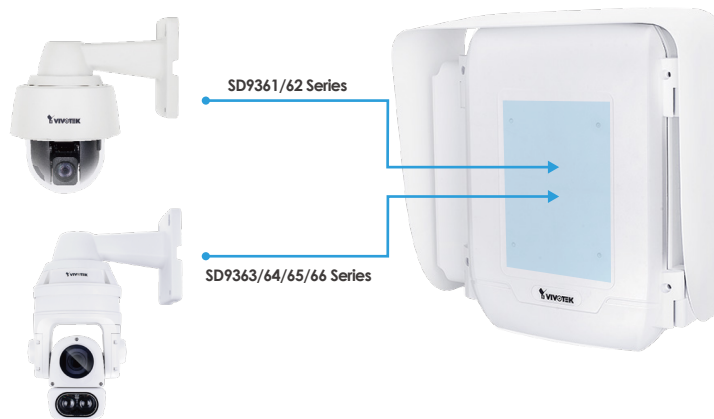

- **Compatible with VIVOTEK Speed Dome Cameras**