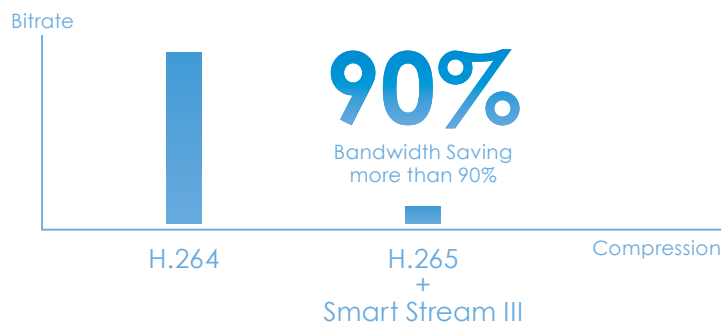

H.264

H.265 + Smart Stream II
Reduce Bandwidth and Storage Usage by Up to **80%**

High-performance Full HD Image with H.265 + Smart Stream II

Armed with a 20x/30x optical zoom lens, these H.265 Full HD speed dome cameras are able to capture details at top-notch quality. By combining both H.265 and VIVOTEK's Smart Stream II technology, which enable the cameras to optimize quality for desired regions and maximize efficiency of bandwidth usage, it is capable of reducing both bandwidth and storage consumption by up to 80% while maintaining the highest standard of image quality.

Combining both H.265 and VIVOTEK Smart Stream II, the camera can reduce bandwidth and storage consumption by up to 80%.

Maximize Video Quality with Ultra-Low Bandwidth

VIVOTEK Smart Stream III combines Smart Codec, Dynamic Intra Frame Period, Scene Awareness and Smart FPS technologies to enable the cameras to optimize quality for desired regions and automatically adjust encoding, maximizing bandwidth usage efficiency and lowering storage requirements while maintaining high image quality.