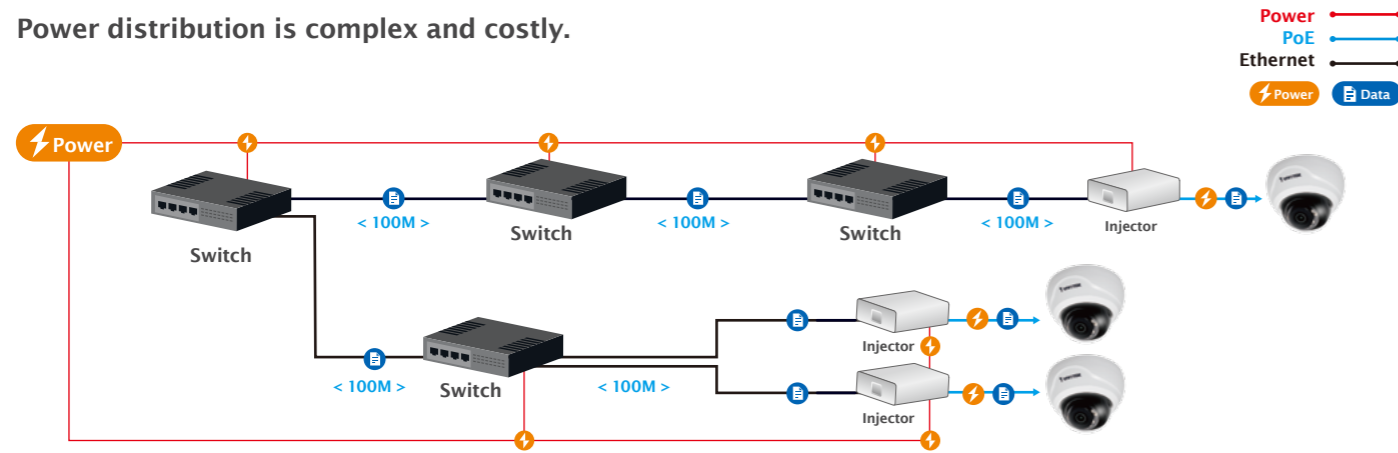

VIVOTEK PoE Extender

Conventional Installation

Power distribution is complex and costly.