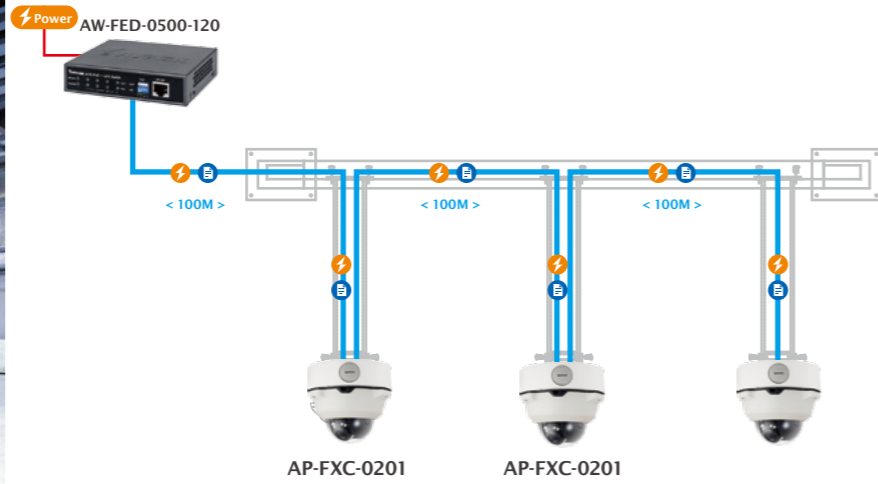

## Long-Range IP Surveillance Solution

Simply connect VIVOTEK' s PoE extender and extend your surveillance system up to 300 meters without the need for any additional power supply. By streamlining the installation process, VIVOTEK' s PoE extender saves significant manpower and hardware costs.

**PoE Extender Product Offerings**

	Indoor PoE Extender				Outdoor PoE Extender	
	AP-FXC-0100	AP-FXC-0200	AP-FXC-0201	AP-FXC-0400	AP-FXC-0150	AP-FXC-0250
FE PoE Out Ports	1	2	2	4	1	2
Distance	Max. 300 M	Max. 300 M	Max. 300 M	Max. 300 M	Max. 300 M	Max. 300 M
PoE Output Power	12-48 W	12-48 W	12-48 W	12-30 W	12-48 W	12-48 W
IEEE 802.3at/af PoE Out	-	-	-	Pin :1/2 (+), 3/6 (-)	-	-
Passive PoE Out	Pin: 4/5 (+), 7/8 (-)	Pin: 4/5 (+), 7/8 (-)	Pin: 4/5 (+), 7/8 (-)	-	Pin: 4/5 (+), 7/8 (-)	Pin: 4/5 (+), 7/8 (-)
Housing	-	-	-	-	IP66	IP66
Operating Temperature	0°C ~ 50°C (32°F ~ 122°F)	0°C ~ 50°C (32°F ~ 122°F)	0°C ~ 50°C (32°F ~ 122°F)	0°C ~ 50°C (32°F ~ 122°F)	-20°C ~ 60°C (-4°F ~ 140°F)	-20°C ~ 60°C (-4°F ~ 140°F)