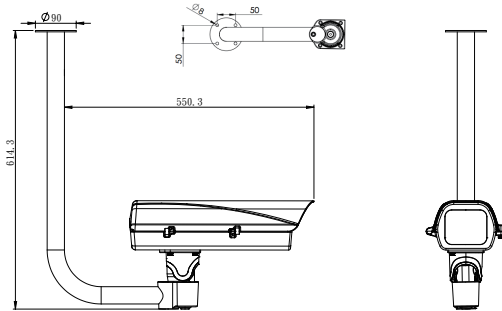

Specifications

Dimensions	611mm in length	Applicable enclosures	AE-236, 237, 241, 242 series
Material	Aluminum alloy	Max. load	20kg
Coating	White powder coating	Weight	1.4KG

Dimensions

Installation