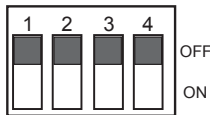

DIP 1	OFF	1000M SFP speed (default)
	ON	100M SFP speed
DIP 2	OFF	AUTO (SFP auto-negotiation - default)
	ON	OFF
DIP 3	OFF	Switch Mode enabled (default)
	ON	Converter mode
DIP 4	OFF	Disable LFP (Link Fault Pass through - default)
	ON	Enable LFP function.

LED DEFINITIONS

POWER PW1/PW2	Green ON	Power is on and normal.
Fiber Link/Act	Green ON	Fiber is attached.
	Green Flashing	Data is being transmitted / received.
LAN port Green	Green ON	TX link is detected.
	Green Flashing	Data is being transmitted or received.
LAN port Amber	Amber ON	1000M speed is detected.
	Amber OFF	100M speed is detected.

All specifications are subject to change without notice.
Copyright © 2015 VIVOTEK INC. All rights reserved.