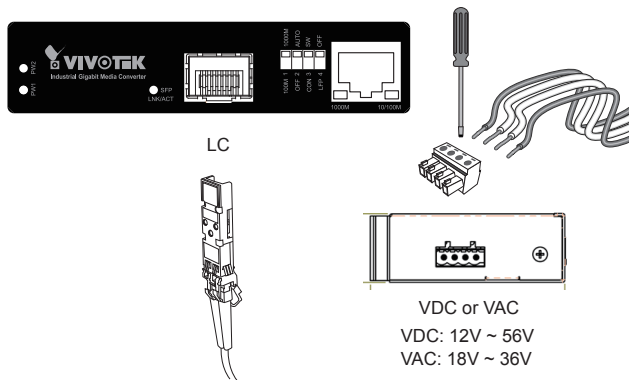

### INTRODUCTION

The AW-IHS-0203 series is a rugged Gigabit media converter designed for critical and space-limited outdoor applications. Designed for IP surveillance, traffic monitoring, and security applications in critical environments, the converter features a wide range of VAC and VDC input range, and an operating temperature ranging from -40°C to 75°C.

### PACKAGE CONTENTS

* 1x media converter	* 1x Quick Installation Guide
* 2x wall mount brackets	* 1x DIN rail bracket
* 1x 4-pin terminal block	

### IMPORTANT:

1. Install the converter in a ventilated and dry place that is free of electromagnetic source, vibration, moisture, and dust.
2. Make sure the ventilation openings on the converter are not blocked.
3. Use fiber optic cables and transceiver compliant with the following: Multi-mode: 50/125um, 62.5/125um, 850/1310nm; Single-mode: 9/125um, 1310/1550nm.
4. AC input (18~36V/AC, 50~60Hz), DC input (12V~56VDC). Follow the printed polarity for V+, V-, and Ground.

### CONNECTION

1. Pull out the 4-pin terminal block.
2. Connect wires to V+ and Ground.
3. Connect an SFP transceiver to the fiber port.
4. Install the 4-pin terminal block. You can connect redundant power line pairs for fault tolerance.