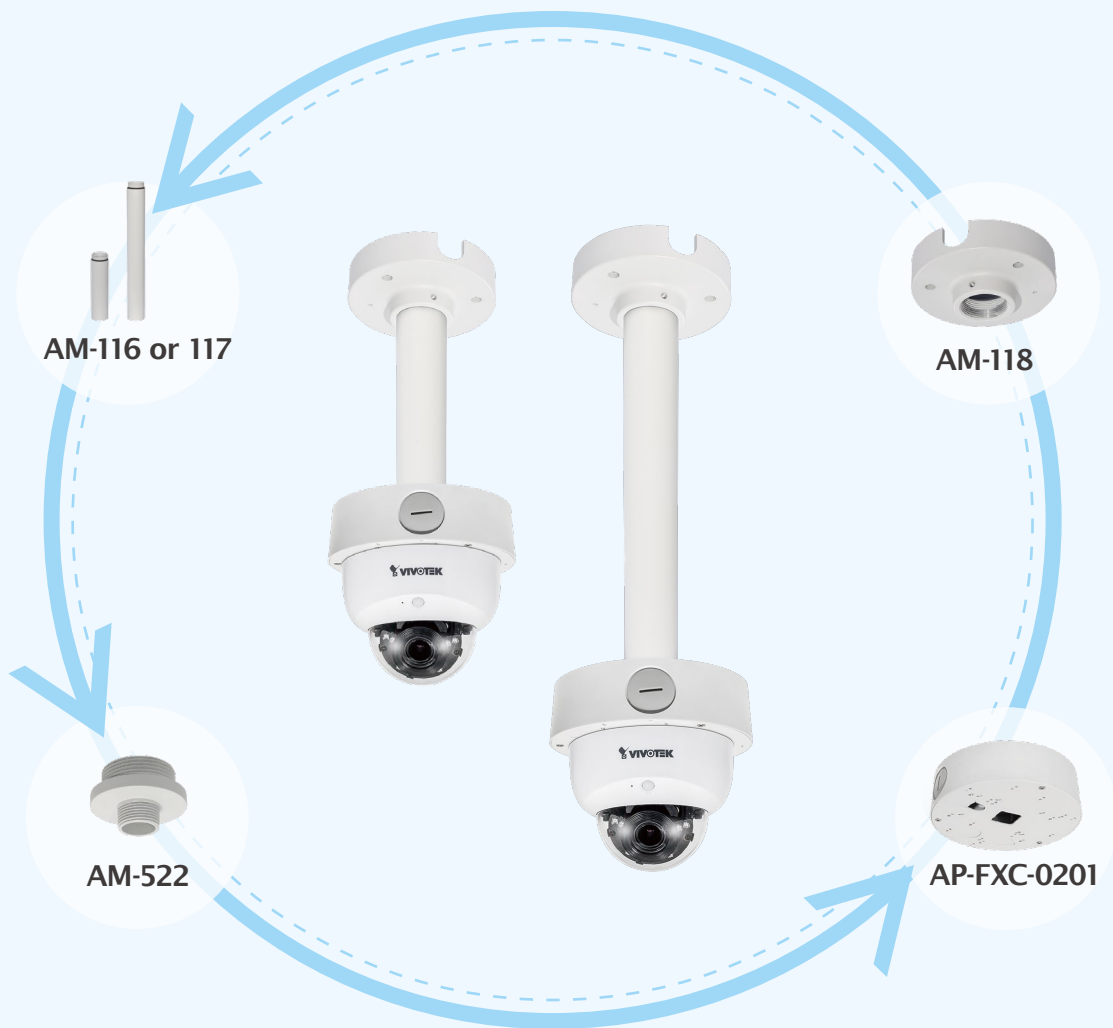

FD8167/-T FD8138-H

Fixed Dome Network Camera

Daisy - Chain PoE

Item	Number	Description
AM-116	1	Pendant Pipe 20 cm
AM-117	1	Pendant Pipe 40 cm
AM-118	1	Pendant Head
AM-522	1	Adapter for 3/4" NPT and 1.5" PS11
AP-FXC-0201	1	2-Port Indoor FE PoE Extender with Conduit Box