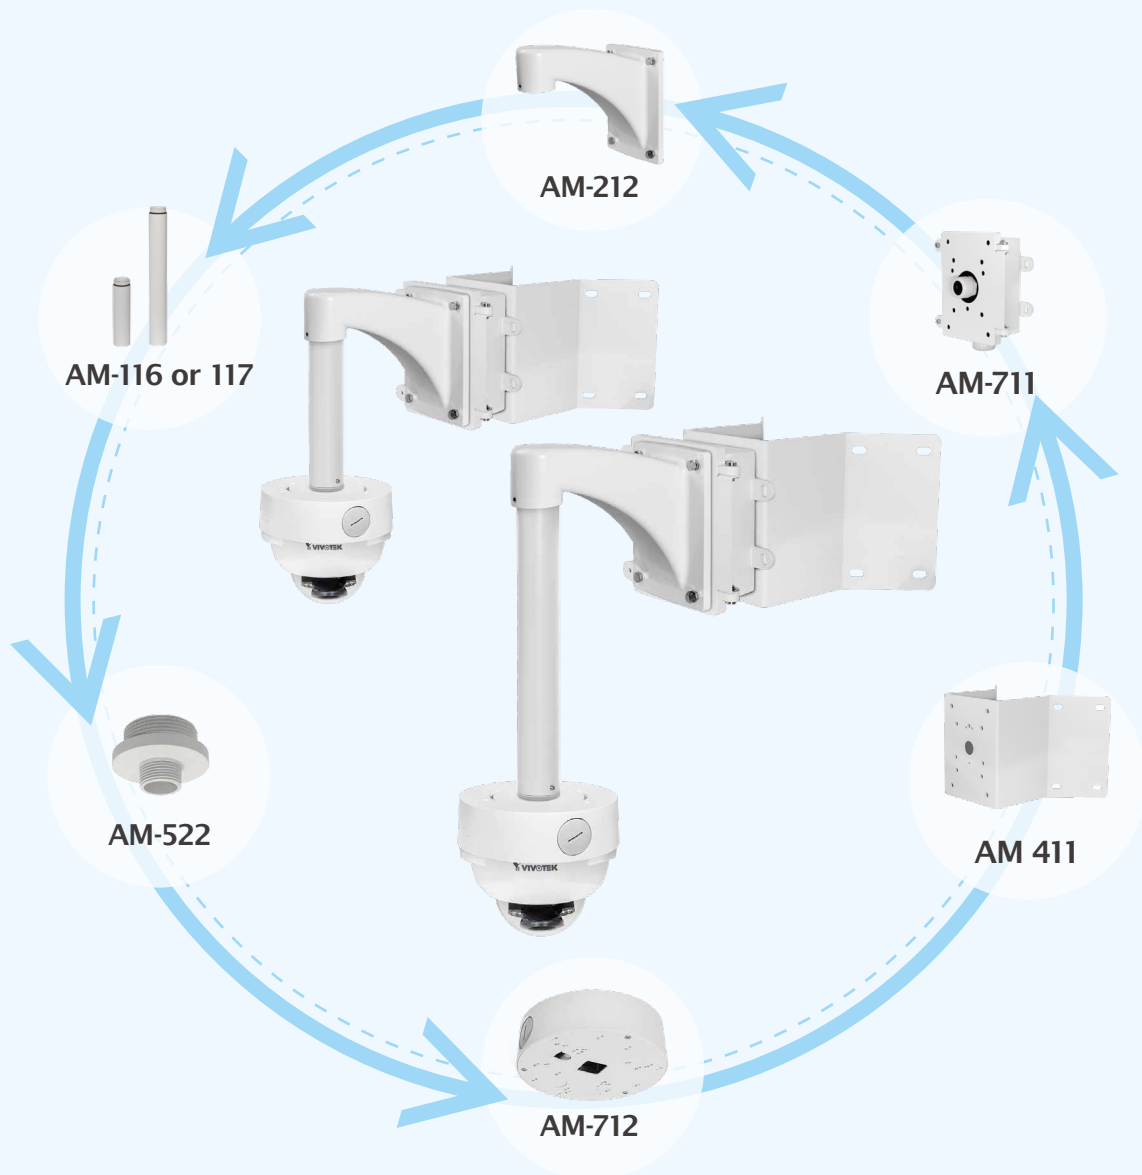

FD8367-V/-TV FD8338-HV

Fixed Dome Network Camera

Corner Mount-1

Item	Number	Description
AM-116	1	Pendant Pipe 20 cm
AM-117	1	Pendant Pipe 40 cm
AM-212	1	Wall Mount Bracket
AM-411	1	Corner Mount Adaptor
AM-522	1	Adapter for 3/4" NPT and 1.5" PS11
AM-711	1	Junction Box (IP66)
AM-712_v02	1	Conduit Box