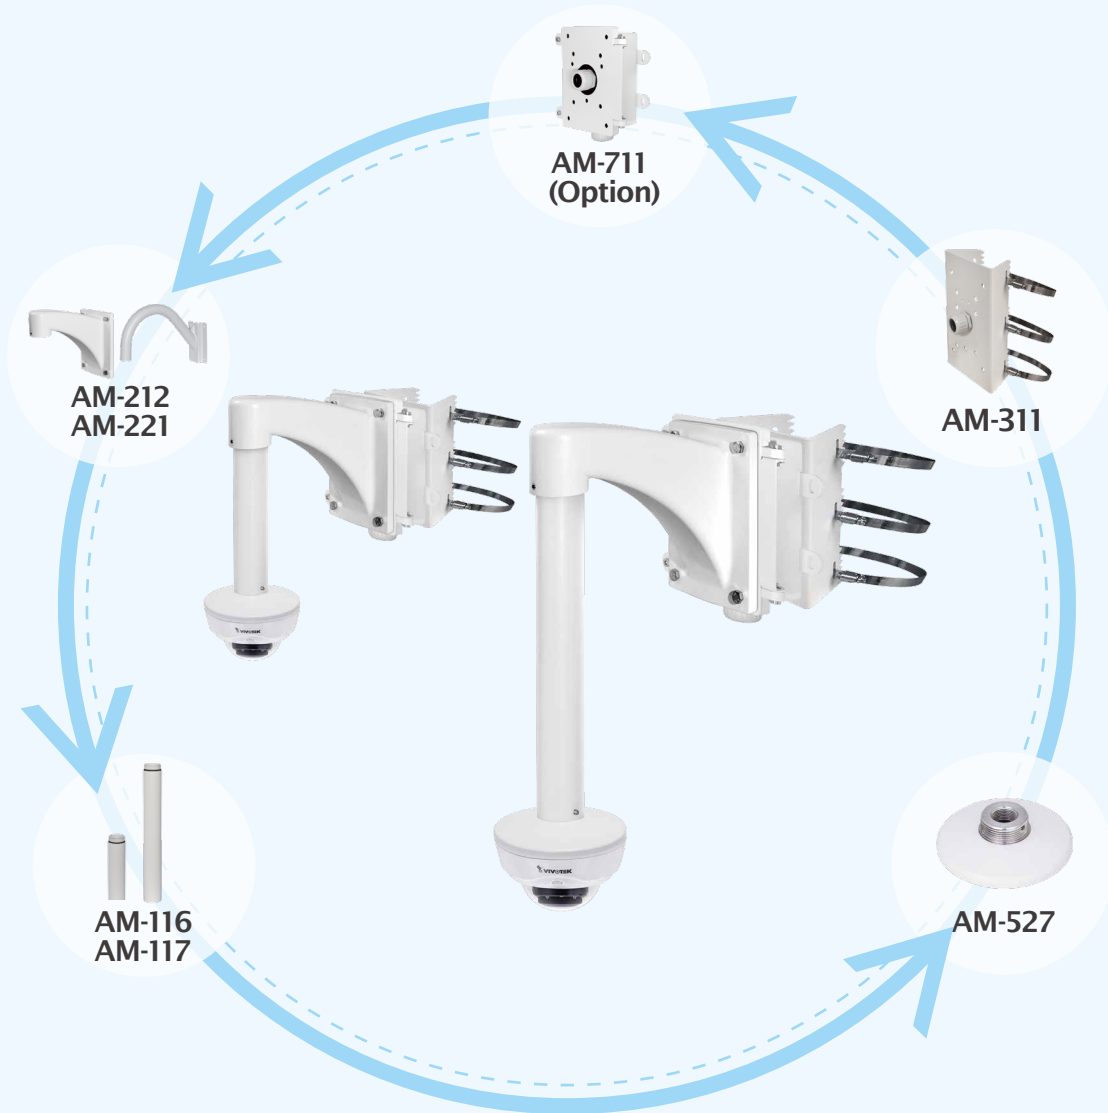

FD9171-HT FD9181-HT

Fixed Dome Network Camera

Accessories

Ceiling Mount

Daisy - Chain PoE

Pendant Mount

Wall Mount

Corner Mount

FD9171-HT FD9181-HT

Fixed Dome Network Camera

Ceiling Mount-1

AM-712

Item	Number	Description
AM-712 (v02)	1	Indoor Conduit Box

FD9171-HT FD9181-HT

Fixed Dome Network Camera

Ceiling Mount-2

FD9171-HT FD9181-HT

Fixed Dome Network Camera

Wall Mount-3

Item	Number	Description
AM-116	1	Pendant Pipe (20 cm) (1.5" PS11)
AM-117	1	Pendant Pipe (40 cm) (1.5" PS11)
AM-212 (v03)	1	Wall Mount Bracket
AM-221 (v01)	1	Gooseneck Bracket
AM-522	1	Adapter for 3/4" NPT and 1.5" PS11
AM-711 (v01)	1	Junction Box
AM-712 (v02)	1	Indoor Conduit Box

FD9171-HT FD9181-HT

Fixed Dome Network Camera

Pole Mount-1

Item	Number	Description
AM-116	1	Pendant Pipe (20 cm) (1.5" PS11)
AM-117	1	Pendant Pipe (40 cm) (1.5" PS11)
AM-212 (v03)	1	Wall Mount Bracket
AM-221 (v01)	1	Gooseneck Bracket
AM-311 (v05)	1	Pole Mount Adapter
AM-527 (v01)	1	Indoor Mounting Adapter
AM-711 (v01)	1	Junction Box (IP66)