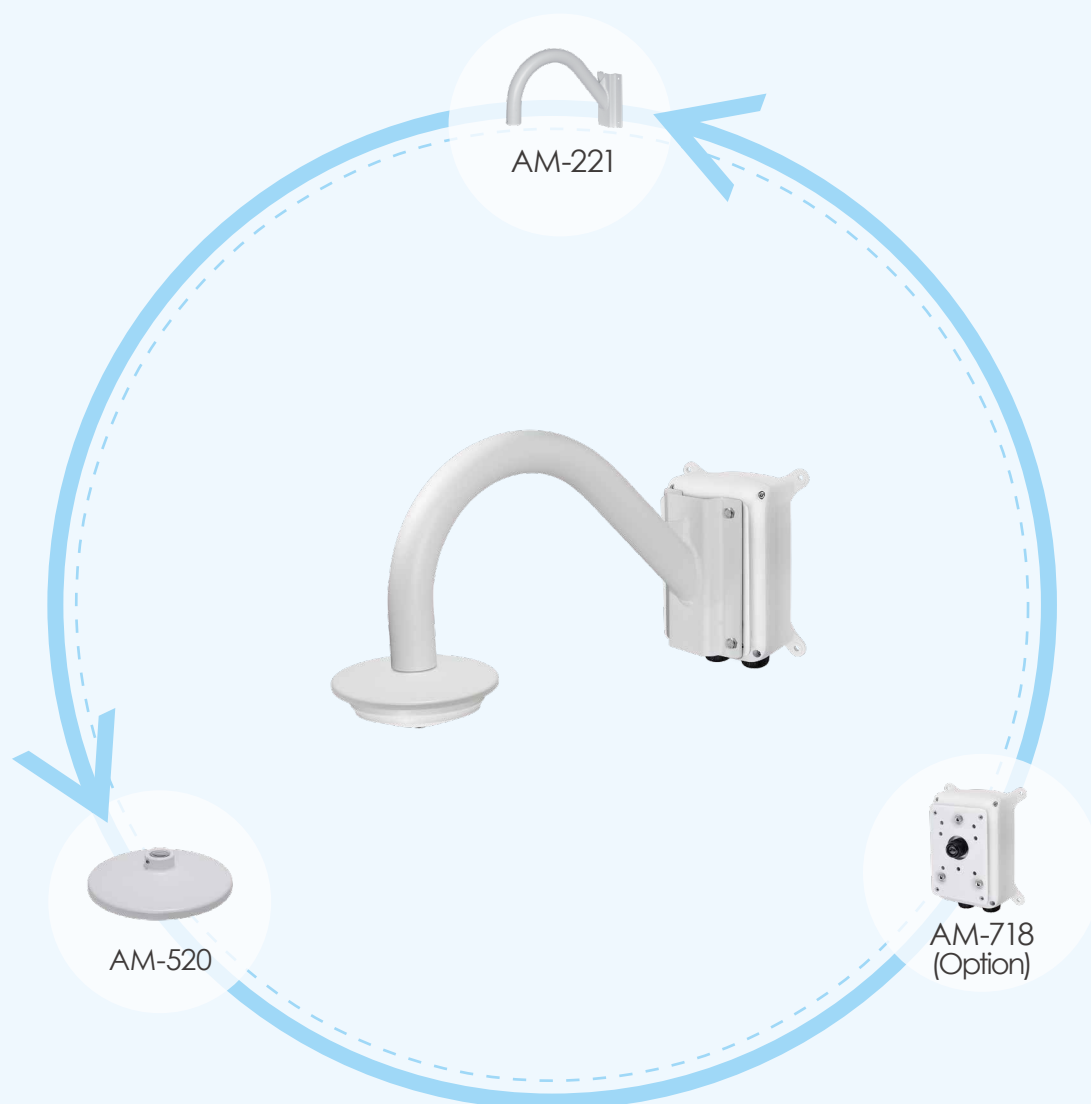

FE8174 FE9181-H FE9191

Indoor Fisheye Network Camera

Wall Mount-2

Item	Number	Description
AM-221	1	Gooseneck Bracket
AM-520	1	Mounting Adapter
AM-718	1	Junction Box (Option)