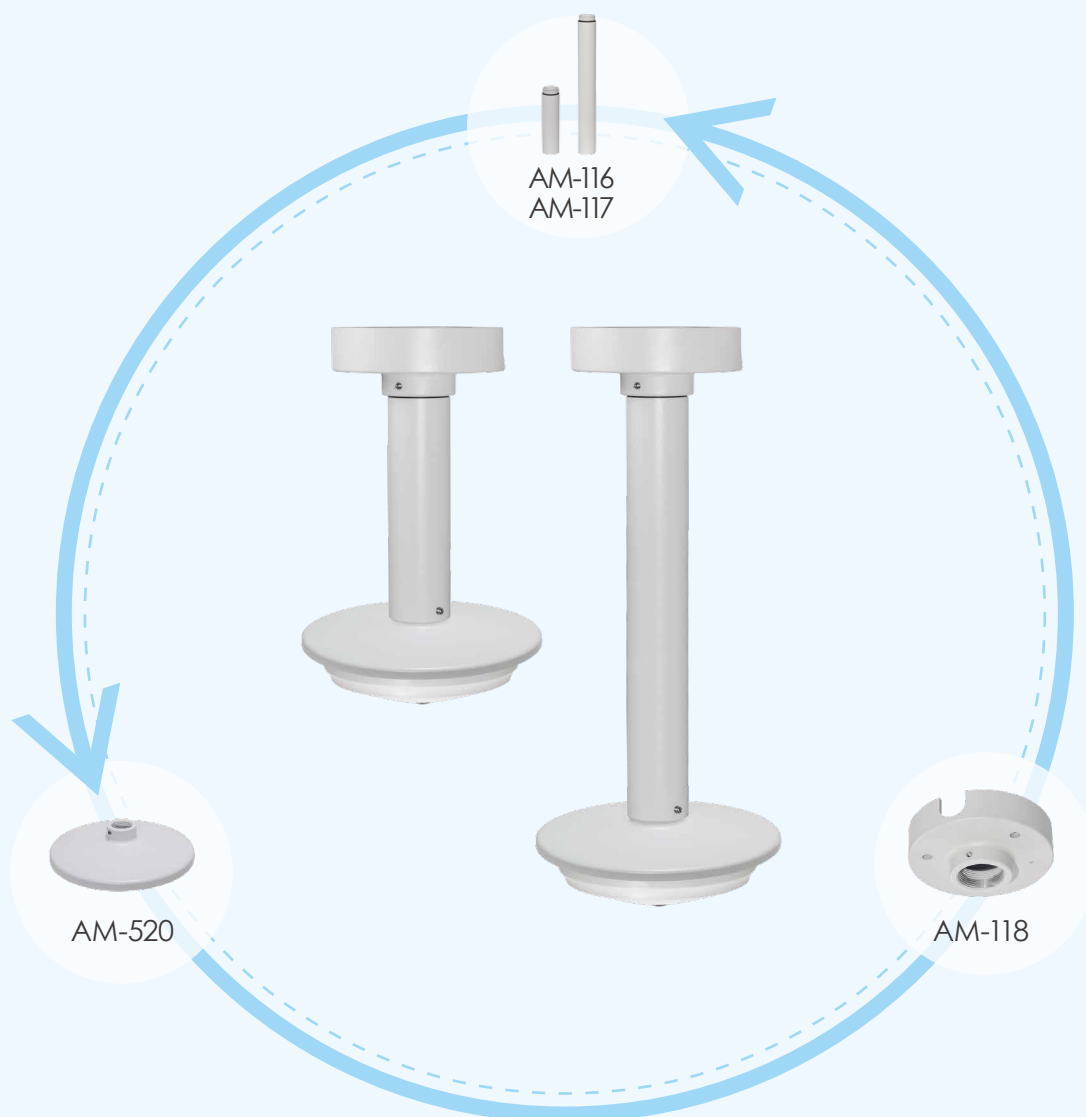

**FE8174**  
**FE9181-H**  
**FE9191**

Fisheye Network Camera

## Accessories

Wall Mount

Pendant Mount

# FE8174 FE9181-H FE9191

Fisheye Network Camera

## Pendant Mount

Item	Number	Description
AM-116	1	Pendant Pipe (20 cm) (1.5" PS11)
AM-117	1	Pendant Pipe (40 cm) (1.5" PS11)
AM-118	1	Pendant Head
AM-520	1	Mounting Adapter

\* AM-116 and AM-117 Pendant Pipes can be connected together multiple times to extend length of pendant mount as required by installation.