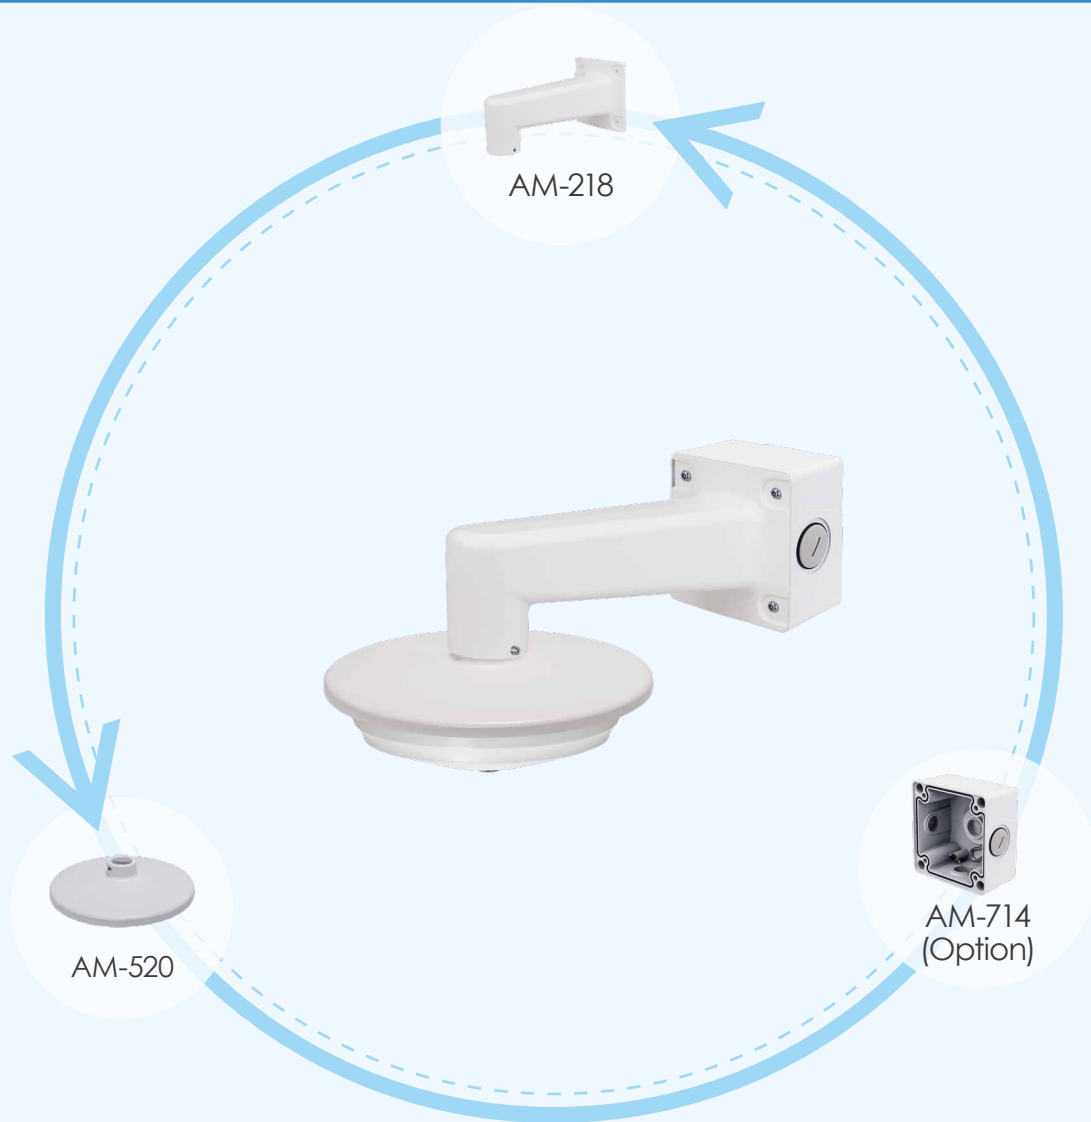

## Accessories

Wall Mount

Pendant Mount

# FE8174 FE9181-H FE9191

Fisheye Network Camera

## Pendant Mount

Item	Number	Description
AM-116	1	Pendant Pipe (20 cm) (1.5" PS11)
AM-117	1	Pendant Pipe (40 cm) (1.5" PS11)
AM-118	1	Pendant Head
AM-520	1	Mounting Adapter

\* AM-116 and AM-117 Pendant Pipes can be connected together multiple times to extend length of pendant mount as required by installation.

**FE8174**  
**FE9181-H**  
**FE9191**

Indoor Fisheye Network Camera

Wall Mount-1

Item	Number	Description
AM-218	1	Wall Mount Bracket
AM-520	1	Mounting Adapter
AM-714	1	Junction Box (Optional)