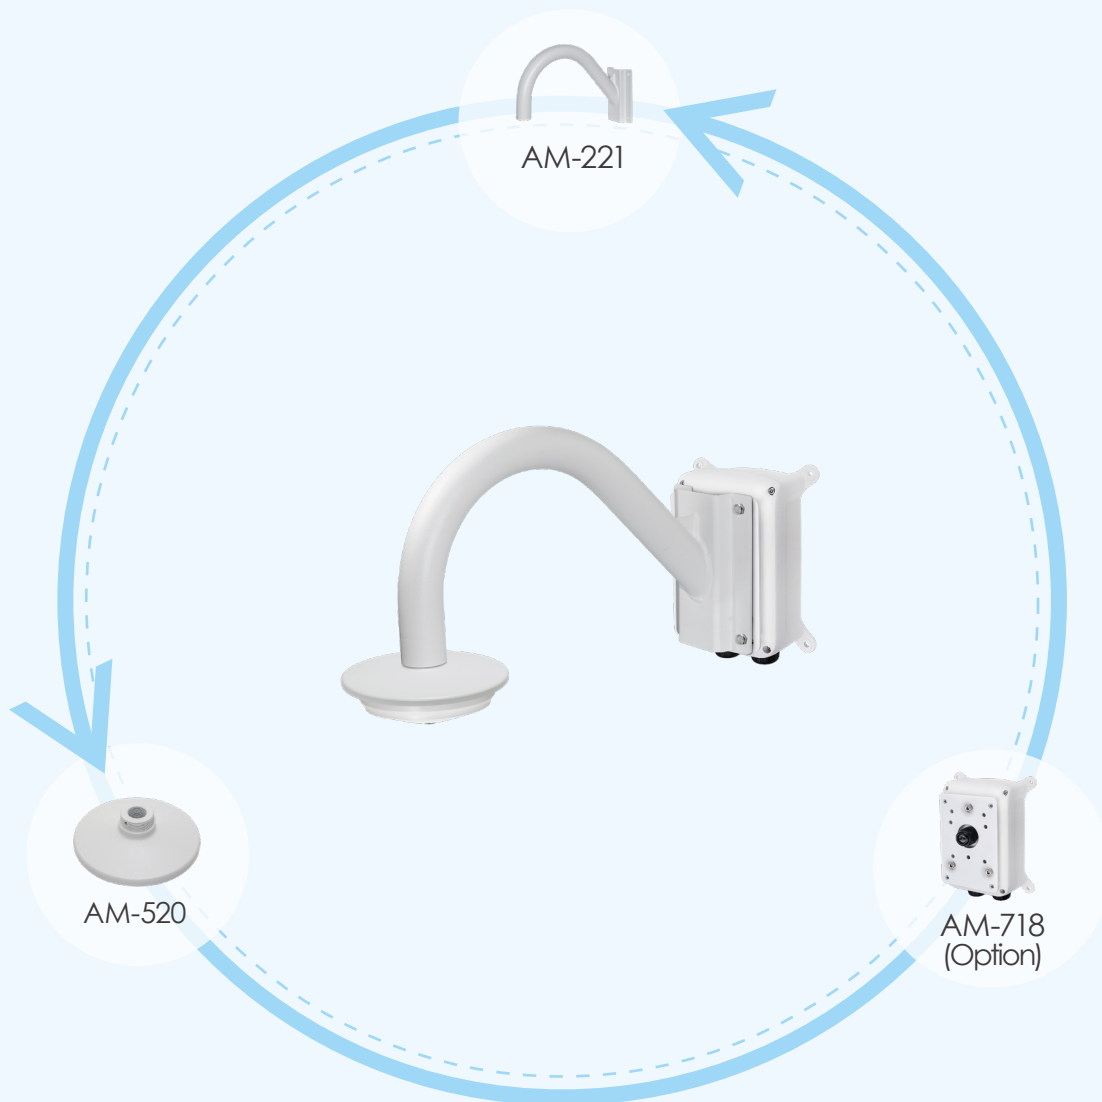

FE8174V FE9381-EHV

Fisheye Network Camera

Accessories

Pole Mount

Wall Mount

Corner Mount

Pendant Mount

FE8174V FE9381-EHV

Fisheye Network Camera

Pendant Mount

Item	Number	Description
AM-114	1	Pendant Head
AM-116	1	Pendant Pipe (20 cm) (1.5" PS11)
AM-117	1	Pendant Pipe (40 cm) (1.5" PS11)
AM-520	1	Mounting Adapter

*AM-116 and AM-117 Pendant Pipes can be connected together to extend length of pendant mount as required by installation.
* To mount outdoor fisheye camera to AM-520, please use the inbox plate included with the fisheye camera.

FE8174V FE9381-EHV

Fisheye Network Camera

Wall Mount-1

Item	Number	Description
AM-218	1	Wall Mount Bracket
AM-520	1	Mounting Adapter
AM-719	1	Junction Box (Optional)

FE8174V FE9381-EHV

Fisheye Network Camera

Wall Mount-2

Item	Number	Description
AM-221	1	Gooseneck Bracket
AM-520	1	Mounting Adapter
AM-718	1	Junction Box (Option)

FE8174V FE9381-EHV

Fisheye Network Camera

Pole Mount-1

Item	Number	Description
AM-218	1	Wall Mount Bracket
AM-312	1	Pole Mount Adapter
AM-520	1	Mounting Adapter
AM-719	1	Junction Box (Option)