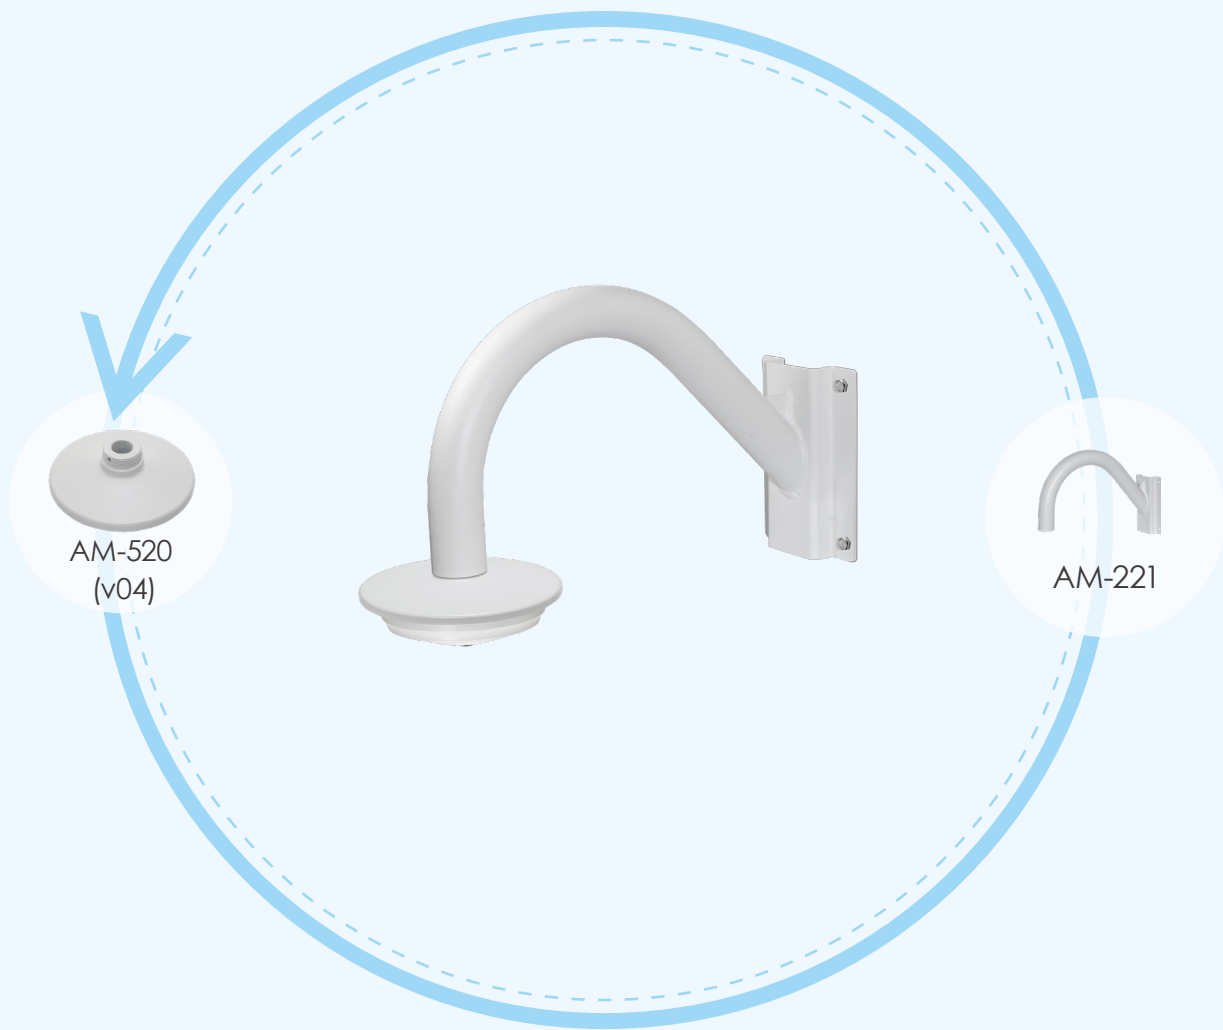

## Accessories

Wall Mount

Gooseneck  
Mount

Ceiling Mount

**FE8181**  
**FE8191**  
**FE9182-H**

Fisheye Network Camera

Ceiling Mount

Item	Number	Description
AM-118	1	Pedant Head
AM-116	1	Pendant Pipe 20 cm
AM-117	1	Pendant Pipe 40 cm
AM-520 (v04)	1	Dome Adapter

# FE8181 FE8191 FE9182-H

Fisheye Network Camera

## Wall Mount

Item	Number	Description
AM-218	1	Wall Mount Bracket
AM-520 (v04)	1	Mounting Adapter
AM-714	1	Junction Box (Optional)

**FE8181**  
**FE8191**  
**FE9182-H**

Fisheye Network Camera

Gooseneck Mount

Item	Number	Description
AM-221	1	Gooseneck Mounting Bracket
AM-520 (v04)	1	Dome Adapter