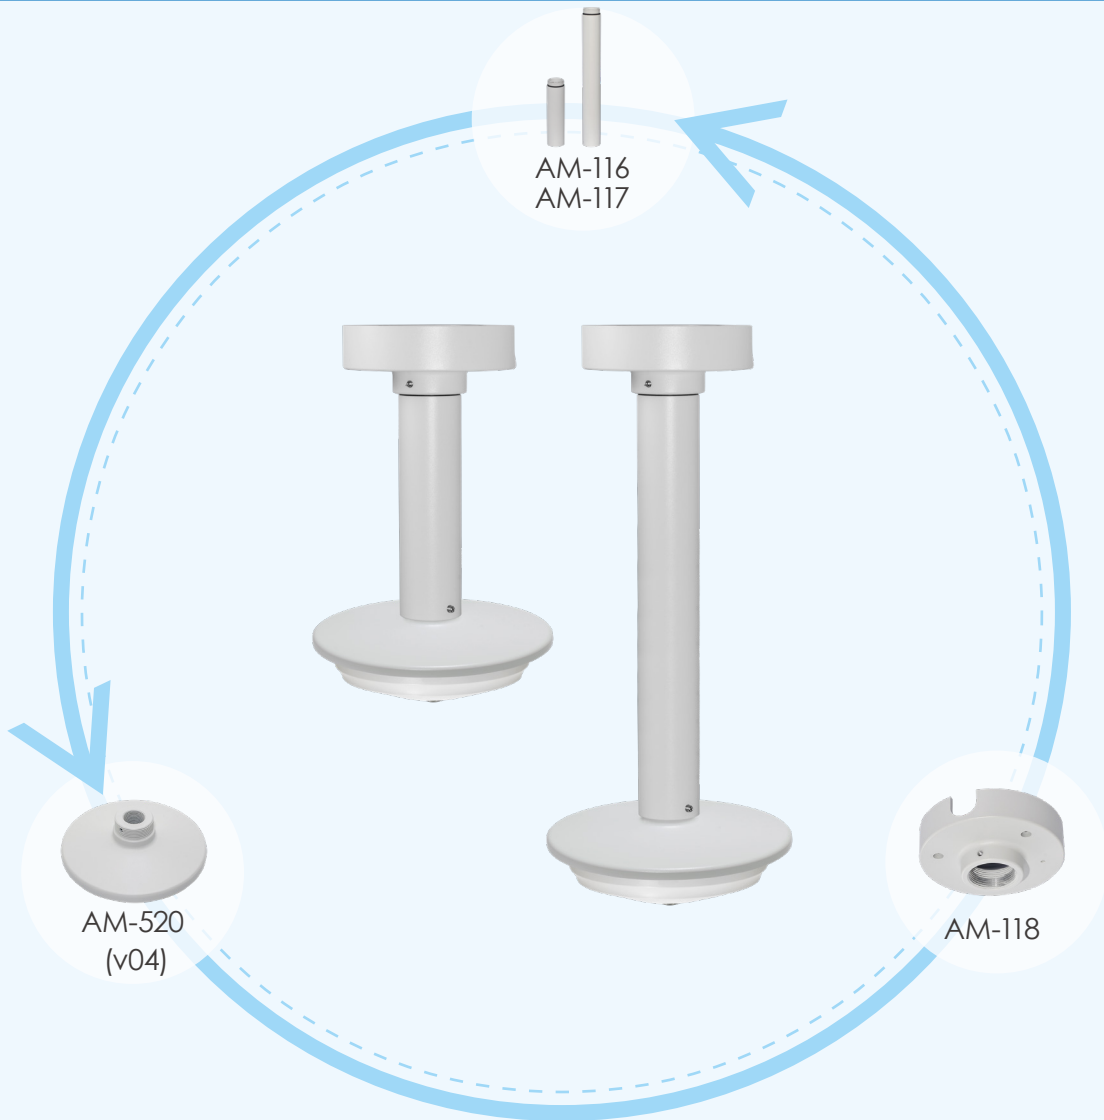

**FE8181**  
**FE8191**  
**FE9182-H**

Fisheye Network Camera

## Accessories

Wall Mount

Gooseneck  
Mount

Ceiling Mount

**FE8181**  
**FE8191**  
**FE9182-H**

Fisheye Network Camera

Ceiling Mount

Item	Number	Description
AM-118	1	Pedant Head
AM-116	1	Pendant Pipe 20 cm
AM-117	1	Pendant Pipe 40 cm
AM-520 (v04)	1	Dome Adapter

# FE8181 FE8191 FE9182-H

Fisheye Network Camera

## Wall Mount

Item	Number	Description
AM-218	1	Wall Mount Bracket
AM-520 (v04)	1	Mounting Adapter
AM-714	1	Junction Box (Optional)

**FE8181**  
**FE8191**  
**FE9182-H**

Fisheye Network Camera

Gooseneck Mount