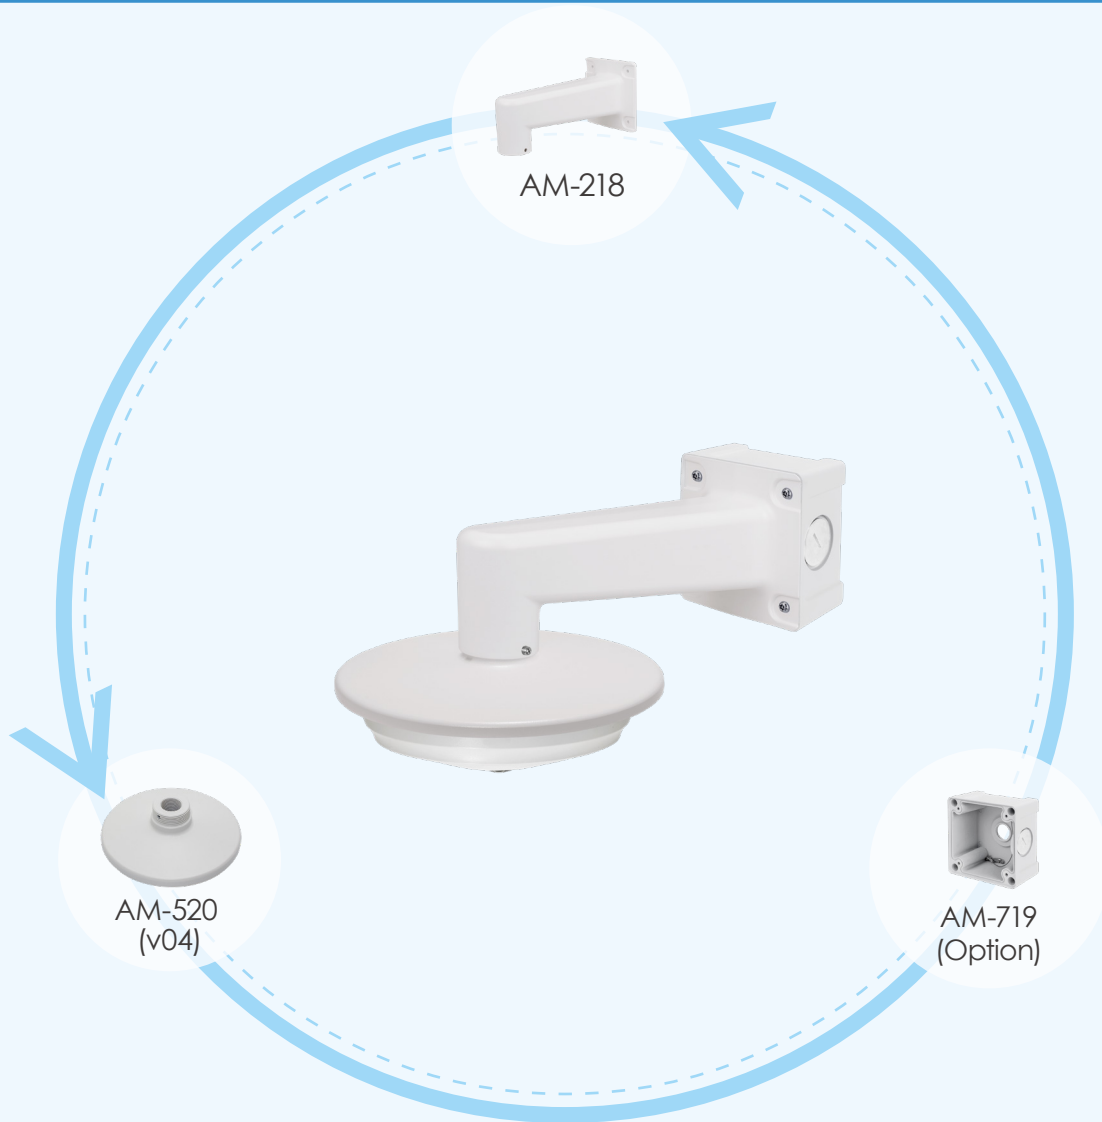

## Accessories

Pole Mount

Wall Mount

Corner Mount

Pendant Mount

**FE8181V**  
**FE8391V**  
**FE9382-EHV**  
**FE9391-EV**

Fisheye Network Camera

## Pendant Mount

Item	Number	Description
AM-114	1	Pendant Head
AM-116	1	Pendant Pipe (20 cm) (1.5" PS11)
AM-117	1	Pendant Pipe (40 cm) (1.5" PS11)
AM-520 (v04)	1	Mounting Adapter

\* AM-116 and AM-117 Pendant Pipes can be connected together multiple times to extend length of pendant mount as required by installation.

\* To mount outdoor fisheye camera to AM-520, please use the inbox plate included with the fisheye camera.

**FE8181V**  
**FE8391V**  
**FE9382-EHV**  
**FE9391-EV**  
 Fisheye Network Camera

## Wall Mount-1

Item	Number	Description
AM-218	1	Wall Mount Bracket
AM-520 (v04)	1	Mounting Adapter
AM-719	1	Junction Box (Optional)

**FE8181V**  
**FE8391V**  
**FE9382-EHV**  
**FE9391-EV**  
Fisheye Network Camera