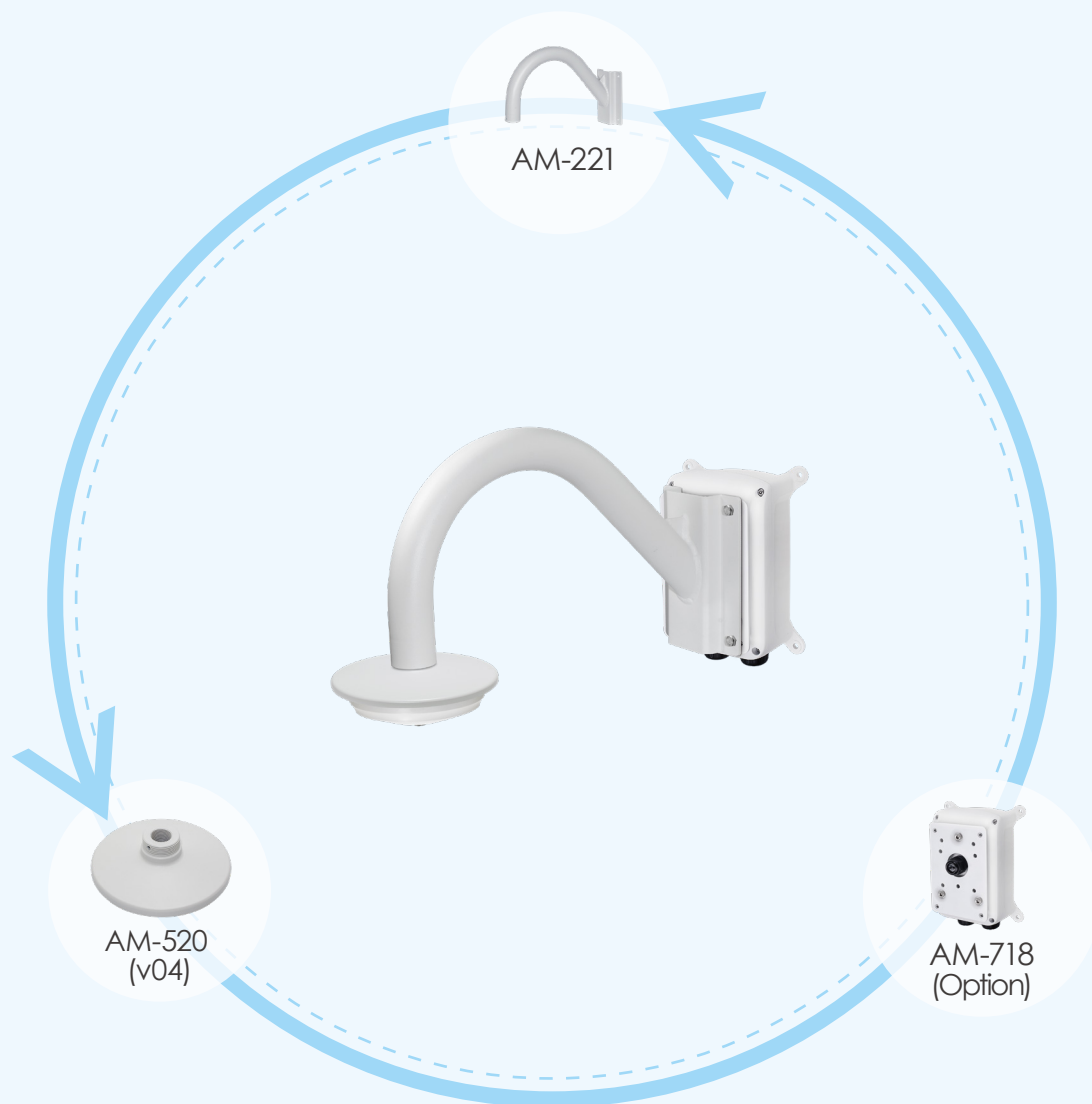

FE8181V
FE8391V
FE9382-EHV
FE9391-EV
Fisheye Network Camera

Wall Mount-2

Item	Number	Description
AM-221	1	Gooseneck Bracket
AM-520 (v04)	1	Mounting Adapter
AM-718	1	Junction Box (Option)