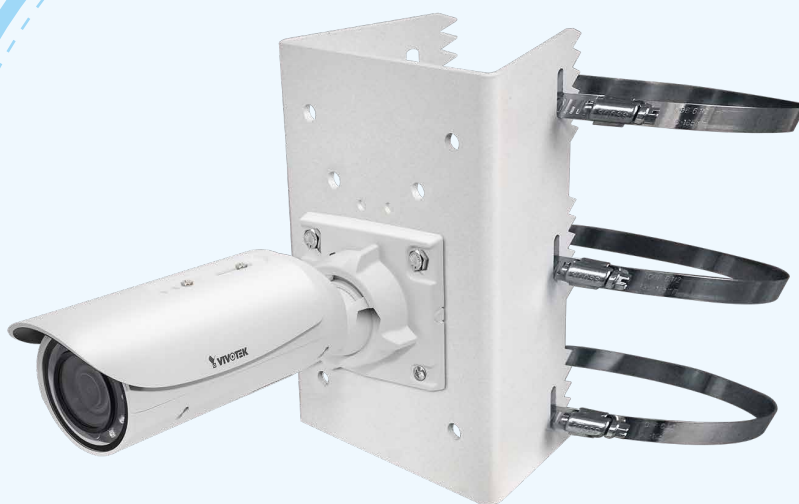

IB8338-H/-HR IB8367/-R/-T/-RT

Bullet Network Camera

Accessory

Wall Mount

Corner Mount

Pole Mount

IB8338-H/-HR IB8367/-R/-T/-RT

Bullet Network Camera

Pole Mount

AM-311

Item	Number	Description
AM-311_v04	1	Pole Mount Adaptor

IB8338-H/-HR IB8367/-R/-T/-RT

Bullet Network Camera

Wall Mount

AM-715

Item	Number	Description
AM-715_v01	1	Junction Box

IB8338-H/-HR IB8367/-R/-T/-RT

Bullet Network Camera

Corner Mount

AM-411

Item	Number	Description
AM-411_v05	1	Corner Mount Adaptor