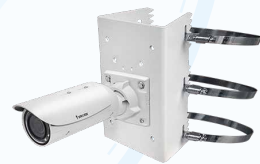

IB8338-H/-HR IB8367/-R/-T/-RT

Bullet Network Camera

Accessory

Wall Mount

Corner Mount

Pole Mount

IB8338-H/-HR IB8367/-R/-T/-RT

Bullet Network Camera

Pole Mount

AM-311

Item	Number	Description
AM-311_v04	1	Pole Mount Adaptor

IB8338-H/-HR IB8367/-R/-T/-RT

Bullet Network Camera

Wall Mount

AM-715

Item	Number	Description
AM-715_v01	1	Junction Box

IB8338-H/-HR IB8367/-R/-T/-RT

Bullet Network Camera

Corner Mount

AM-411

Item	Number	Description
AM-411_v05	1	Corner Mount Adaptor