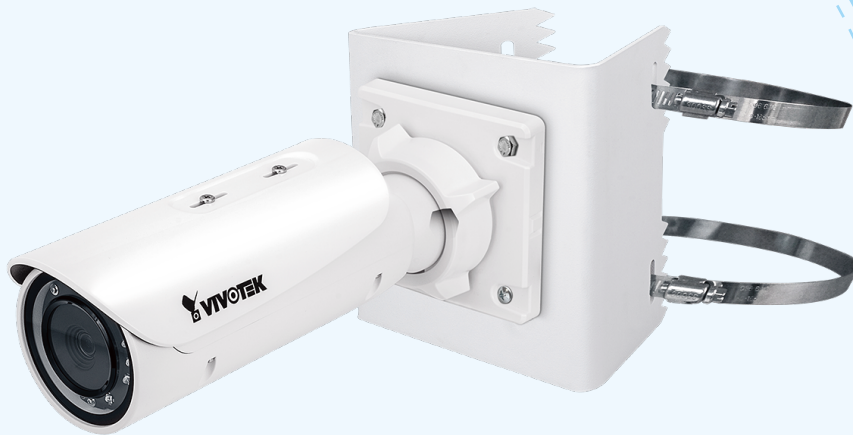

# IB836B-HF3/EHF3/HT/EHT IB8382-F3/EF3/T/ET

Bullet Network Camera

## Accessories

Pole Mount

Corner Mount

Wall Mount

# IB836B-HF3/EHF3/HT/EHT IB8382-F3/EF3/T/ET

Bullet Network Camera

Wall Mount

AM-714

Item	Number	Description
AM-714 (v01)	1	Junction Box

# IB836B-HF3/EHF3/HT/EHT IB8382-F3/EF3/T/ET

Bullet Network Camera

Pole Mount

AM-312

Item	Number	Description
AM-312	1	Pole Mount Adapter