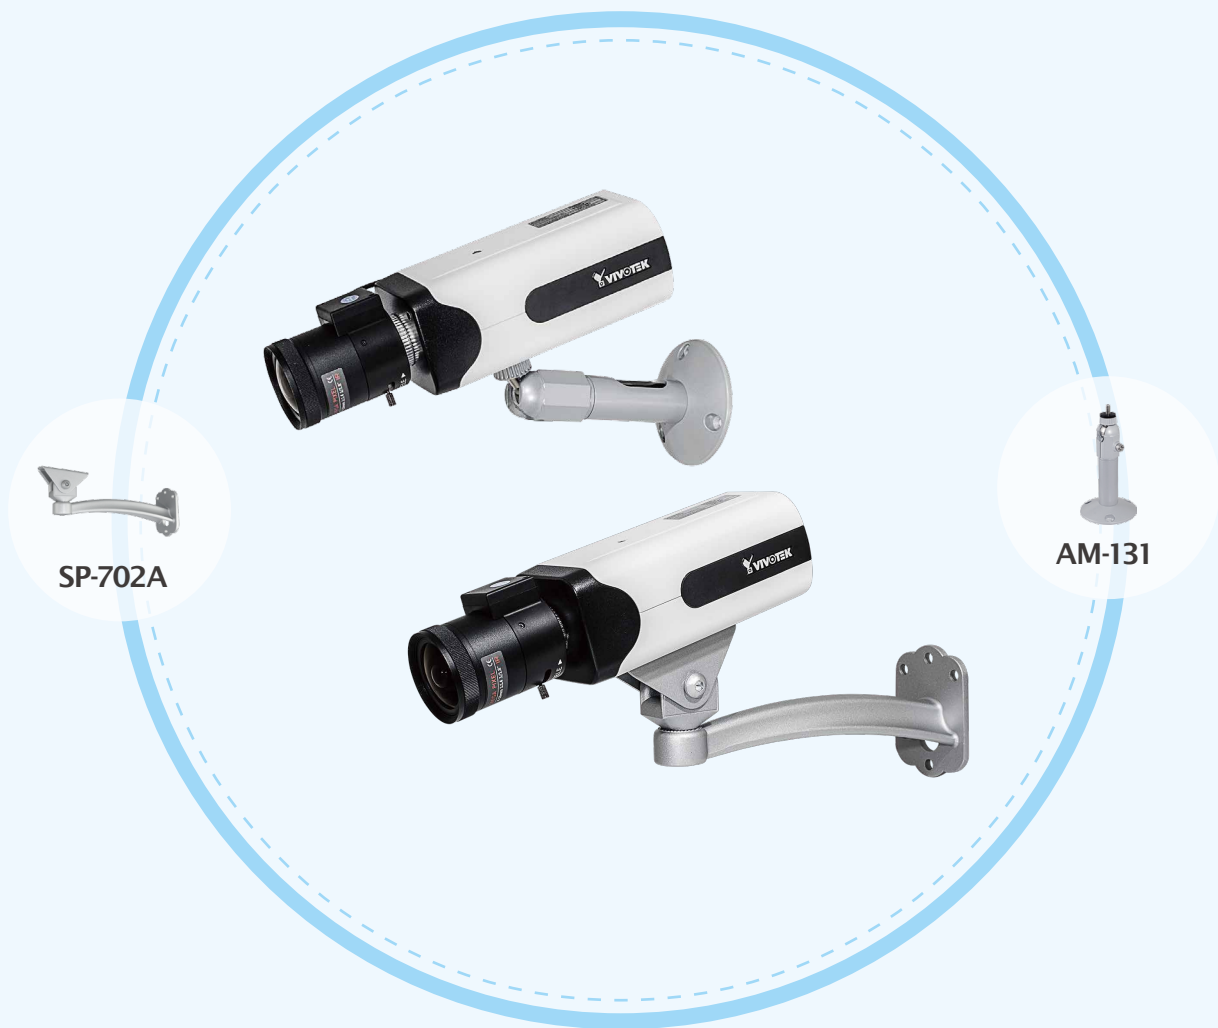

IP816A-HP

Fixed Network Camera

Accessories

Wall Mount

Ceiling Mount

Pole Mount

Corner Mount

Wall Mount Enclosure with Internal IR

Wall Mount Enclosure with External IR

Junction Box

IP816A-HP

Fixed Network Camera

Wall Mount

Item	Number	Description
AM-131	1	Mounting Bracket
SP-702A	1	Mounting Bracket

IP816A-HP

Fixed Network Camera

Corner Mount

Item	Number	Description
AE-236	1	Camera Enclosure with Optional Fiber Media Converter (24VAC Input), IP66, IK10, -40°C ~ 50°C
AE-237	1	Camera Enclosure with Optional Fiber Media Converter (24VAC Input), IP66, IK10, -20°C ~ 50°C
AE-241	1	Camera Enclosure with Internal IR, PoE Input, IP66, IK10, -20°C ~ 50°C
AE-242	1	Camera Enclosure with Internal IR, UPoE Input, IP66, IK10, -40°C ~ 50°C
AM-413	1	Corner Mount Bracket
AM-717	1	Junction Box

IP816A-HP

Fixed Network Camera

Pole Mount-1

Item	Number	Description
AE-236	1	Camera Enclosure with Optional Fiber Media Converter (24VAC Input), IP66, IK10, -40°C ~ 50°C
AE-237	1	Camera Enclosure with Optional Fiber Media Converter (24VAC Input), IP66, IK10, -20°C ~ 50°C
AE-241	1	Camera Enclosure with Internal IR, PoE Input, IP66, IK10, -20°C ~ 50°C
AE-242	1	Camera Enclosure with Internal IR, UPoE Input, IP66, IK10, -40°C ~ 50°C
AM-313	1	Pole Mount Bracket
AM-717	1	Junction Box