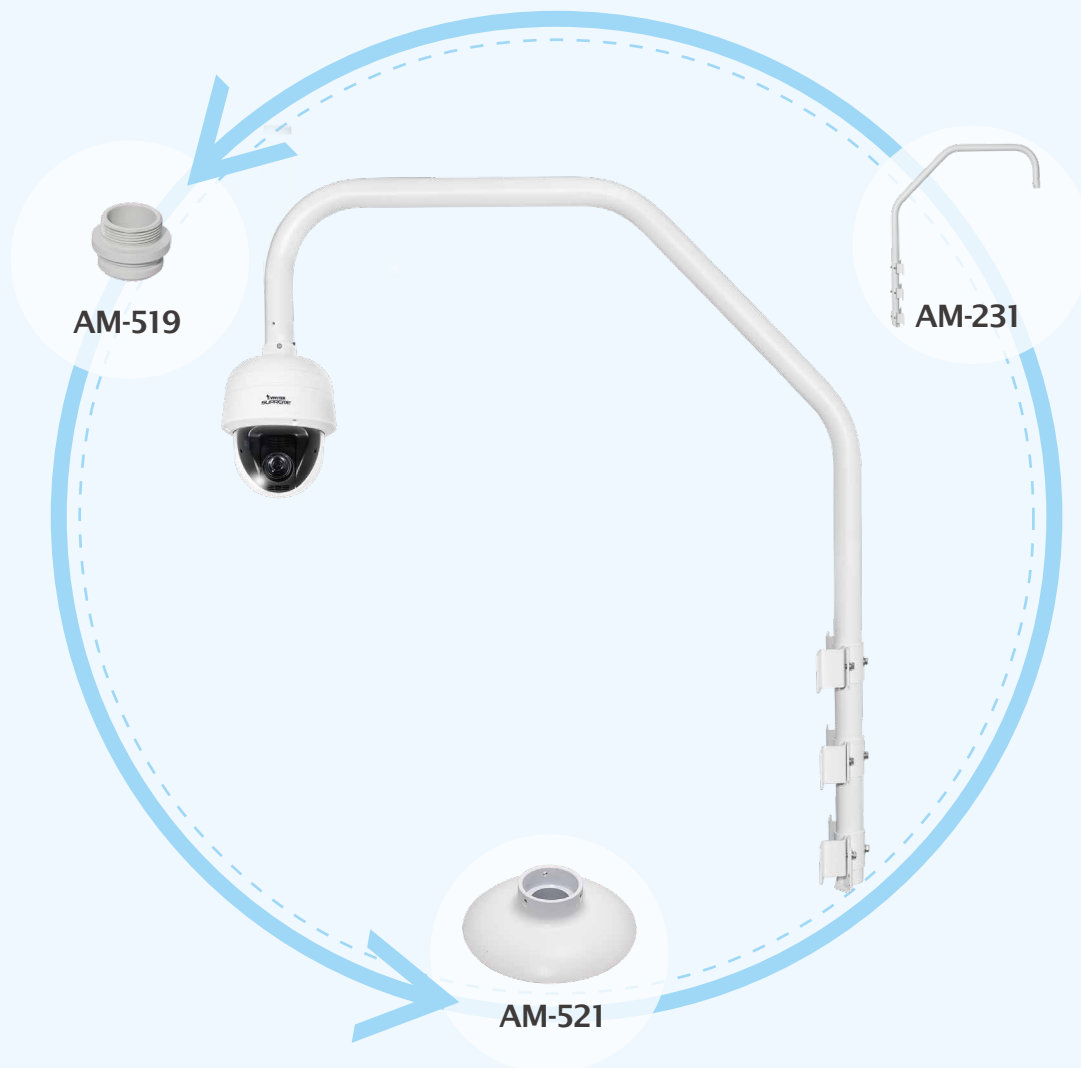

Smoked Cover

SD8161

Speed Dome Network Camera

Pendant Mount

Item	Number	Description
AM-116	1	Pendant Pipe 20 cm
AM-117	1	Pendant Pipe 40 cm
AM-118	1	Pendant Head (Indoor)
AM-519	1	Adapter Ring
AM-521	1	Mounting Adapter

SD8161

Speed Dome Network Camera

Wall Mount

Item	Number	Description
AM-212	1	Wall Mount Bracket
AM-311	1	Pole Mount Adapter (Optional)
AM-411	1	Corner Mount Adaptor (Optional)
AM-519	1	Adapter Ring
AM-521	1	Mounting Adapter
AM-711	1	Junction Box

SD8161

Speed Dome Network Camera

Gooseneck Mount

Item	Number	Description
AM-221	1	Gooseneck Bracket
AM-311	1	Pole Mount Adapter (Optional)
AM-411	1	Corner Mount Adaptor (Optional)
AM-519	1	Adapter Ring
AM-521	1	Mounting Adapter
AM-711	1	Junction Box

SD8161

Speed Dome Network Camera

Parapet Mount

Item	Number	Description
AM-231	1	Parapet Mounting Bracket
AM-519	1	Adapter Ring
AM-521	1	Mounting Adapter

SD8161

Speed Dome Network Camera

Recessed Mount

AM-104