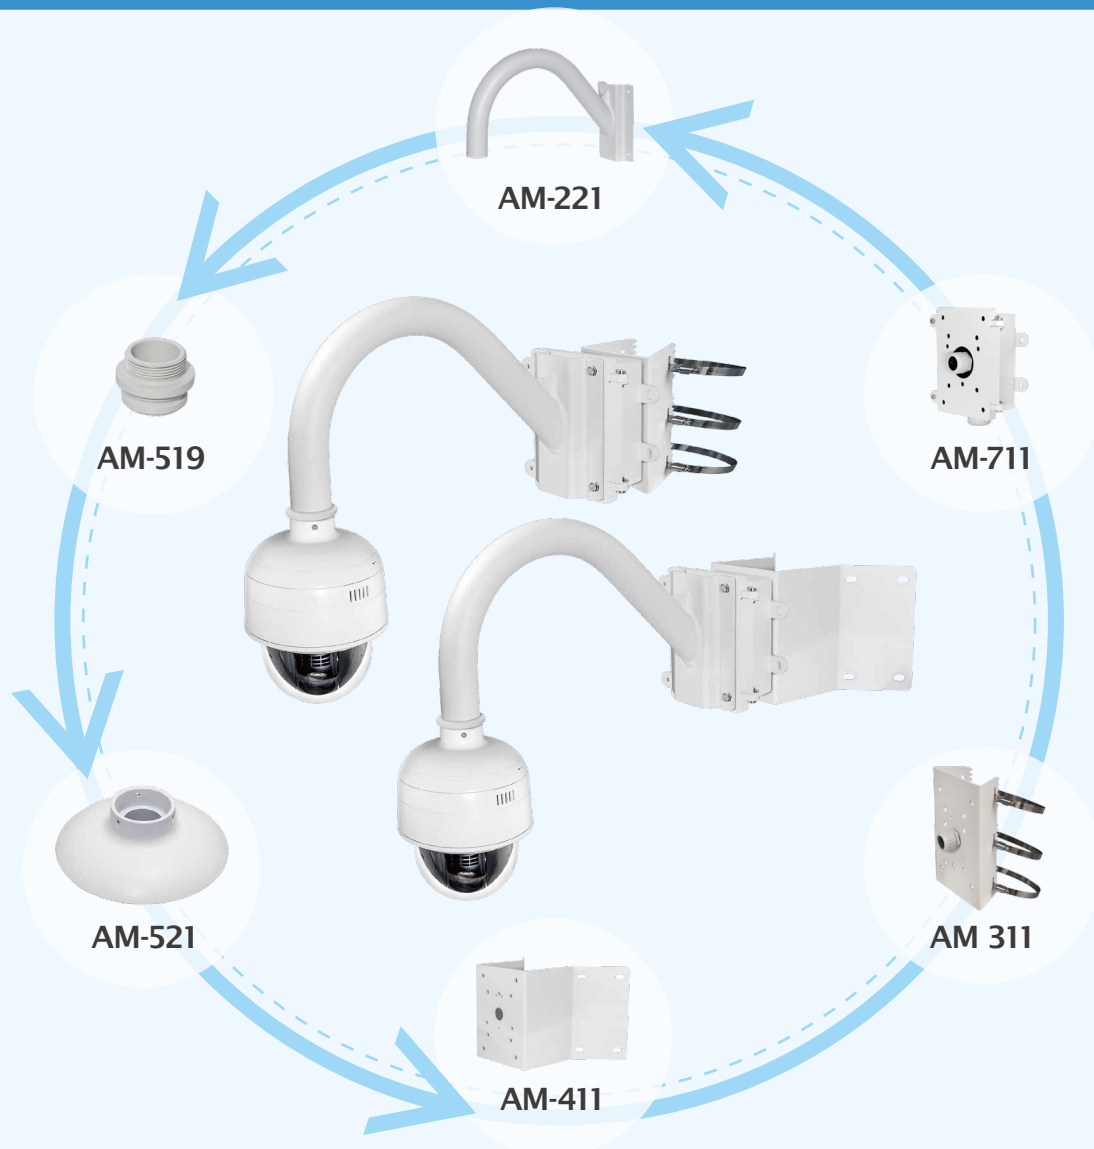

SD8161

Speed Dome Network Camera

Accessories

Pendant Mount

Gooseneck Mount

Pole Mount/
Corner Mount

Parapet Mount

Recessed Mount

Smoked Cover

SD8161

Speed Dome Network Camera

Pendant Mount

Item	Number	Description
AM-116	1	Pendant Pipe 20 cm
AM-117	1	Pendant Pipe 40 cm
AM-118	1	Pendant Head (Indoor)
AM-519	1	Adapter Ring
AM-521	1	Mounting Adapter

SD8161

Speed Dome Network Camera

Wall Mount

Item	Number	Description
AM-212	1	Wall Mount Bracket
AM-311	1	Pole Mount Adapter (Optional)
AM-411	1	Corner Mount Adaptor (Optional)
AM-519	1	Adapter Ring
AM-521	1	Mounting Adapter
AM-711	1	Junction Box

SD8161

Speed Dome Network Camera

Gooseneck Mount

Item	Number	Description
AM-221	1	Gooseneck Bracket
AM-311	1	Pole Mount Adapter (Optional)
AM-411	1	Corner Mount Adaptor (Optional)
AM-519	1	Adapter Ring
AM-521	1	Mounting Adapter
AM-711	1	Junction Box