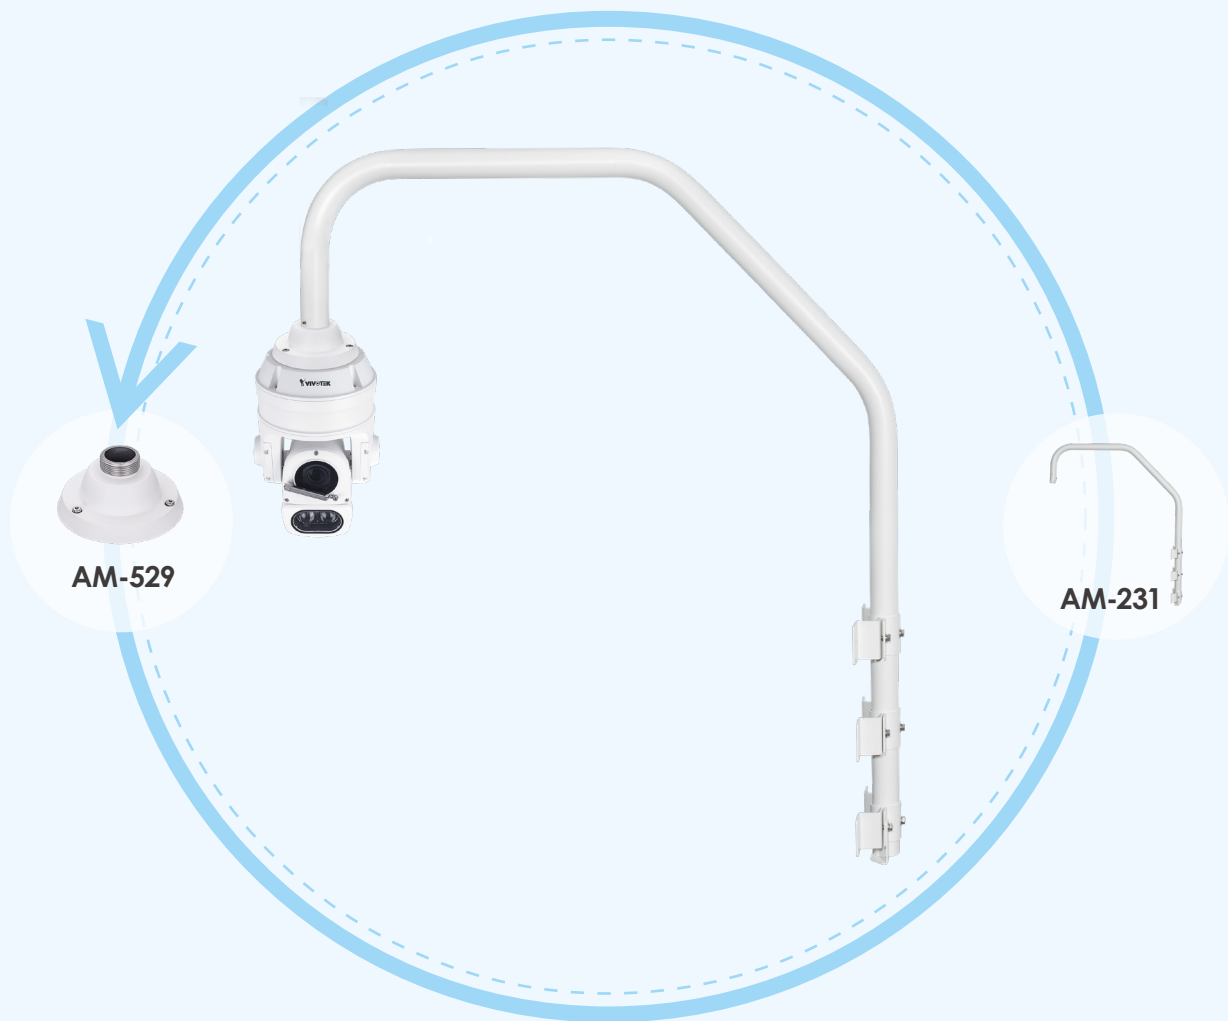

SD9363-EHL-v2
SD9364-EH(L)-v2
SD9365-EHL
SD9366-EH(L)/EH-v2
SD9374-EHL

Outdoor IR Speed Dome Network Camera

Corner Mount - 1

Item	Number	Description
AM-220	1	Wall Mount Bracket (Standard Package)
AM-414	1	Corner Mount Adapter
AT-CAS-001	1	Outdoor-Ready Cabinet for Speed Dome, IP66, IK10 and NEMA 4X (Appendix)

SD9363-EHL-v2
 SD9364-EH(L)-v2
 SD9365-EHL
 SD9366-EH(L)/EH-v2
 SD9374-EHL

Outdoor IR Speed Dome Network Camera

Corner Mount - 2

Item	Number	Description
AM-212	1	Wall Mount Bracket
AM-221	1	Gooseneck Bracket
AM-414	1	Corner Mount Adapter
AM-529	1	Mounting Adapter
AM-718	1	Junction Box

SD9363-EHL-v2
SD9364-EH(L)-v2
SD9365-EHL
SD9366-EH(L)/EH-v2
SD9374-EHL

Outdoor IR Speed Dome Network Camera

Parapet Mount

Item	Number	Description
AM-231	1	Parapet Bracket
AM-529	1	Mounting Adapter

Appendix